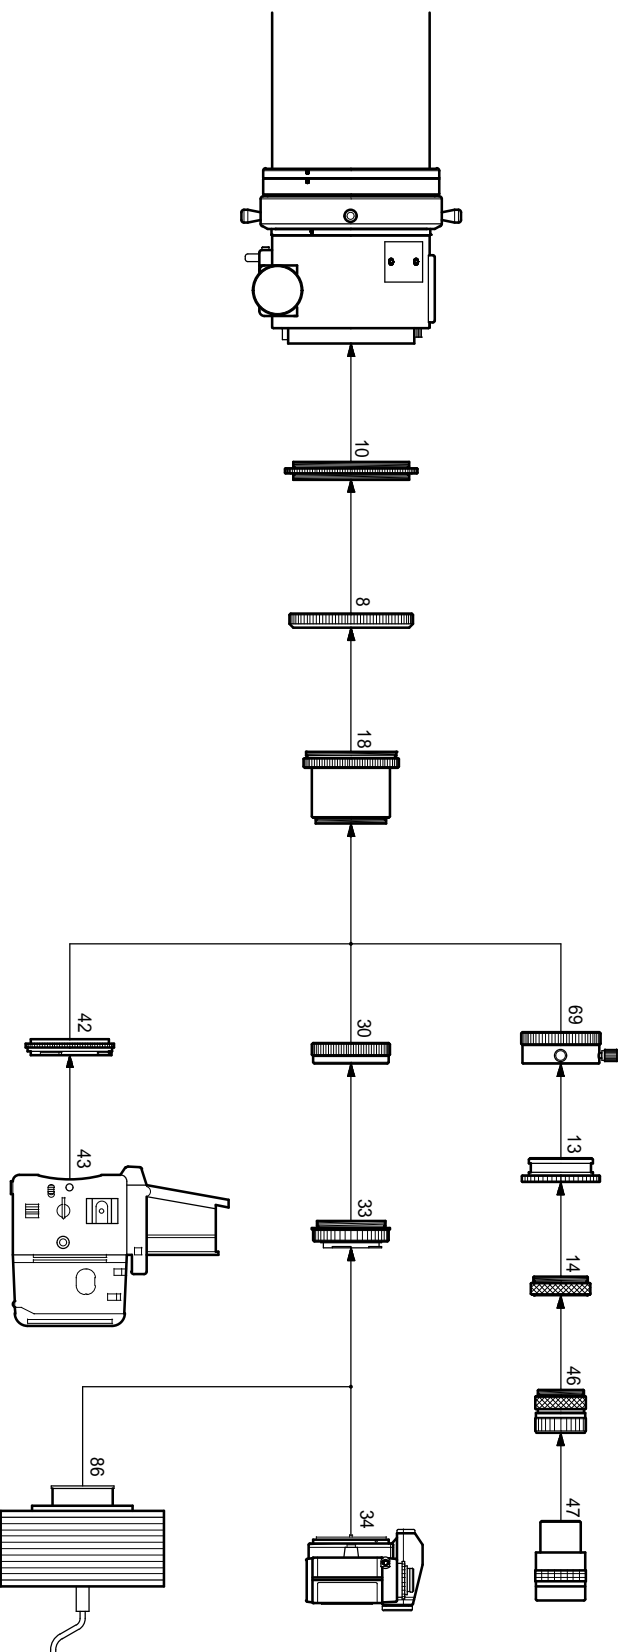

F S Q - 1 0 6 E D

Reducer-QE 0.73x System Chart(TX)

- | | |
|--------------------------------------|--------------------------------------|
| 8. Coupling (TW) [TPQ1061]* | 18. Reducer QE [TSQ0106RD]** |
| 10. Focuser Coupling(TW) [TKP36001]* | 30. CA35 TSA-102 [TCA1030]** |
| 13. 2" Adapter [TCN0020]* | 33. Wide mount T-ring [TMW____]** |
| 14. Coupling "S" [TSP0030]* | 34. 35mm DSLR/SLR |
| 46. 1 1/4" ocular adapter[TOA0200]* | 42. Mamiya 645 T-adapter [TCA0200]** |
| | 43. Mamiya 645 W/digital back |
| | 47. 1 1/4" Ocular |
| | 69. 2" Ocular adapter [TOA0041]* |
| | 86. CCD camera** |

* Standard with OTA
 ** Optional Item