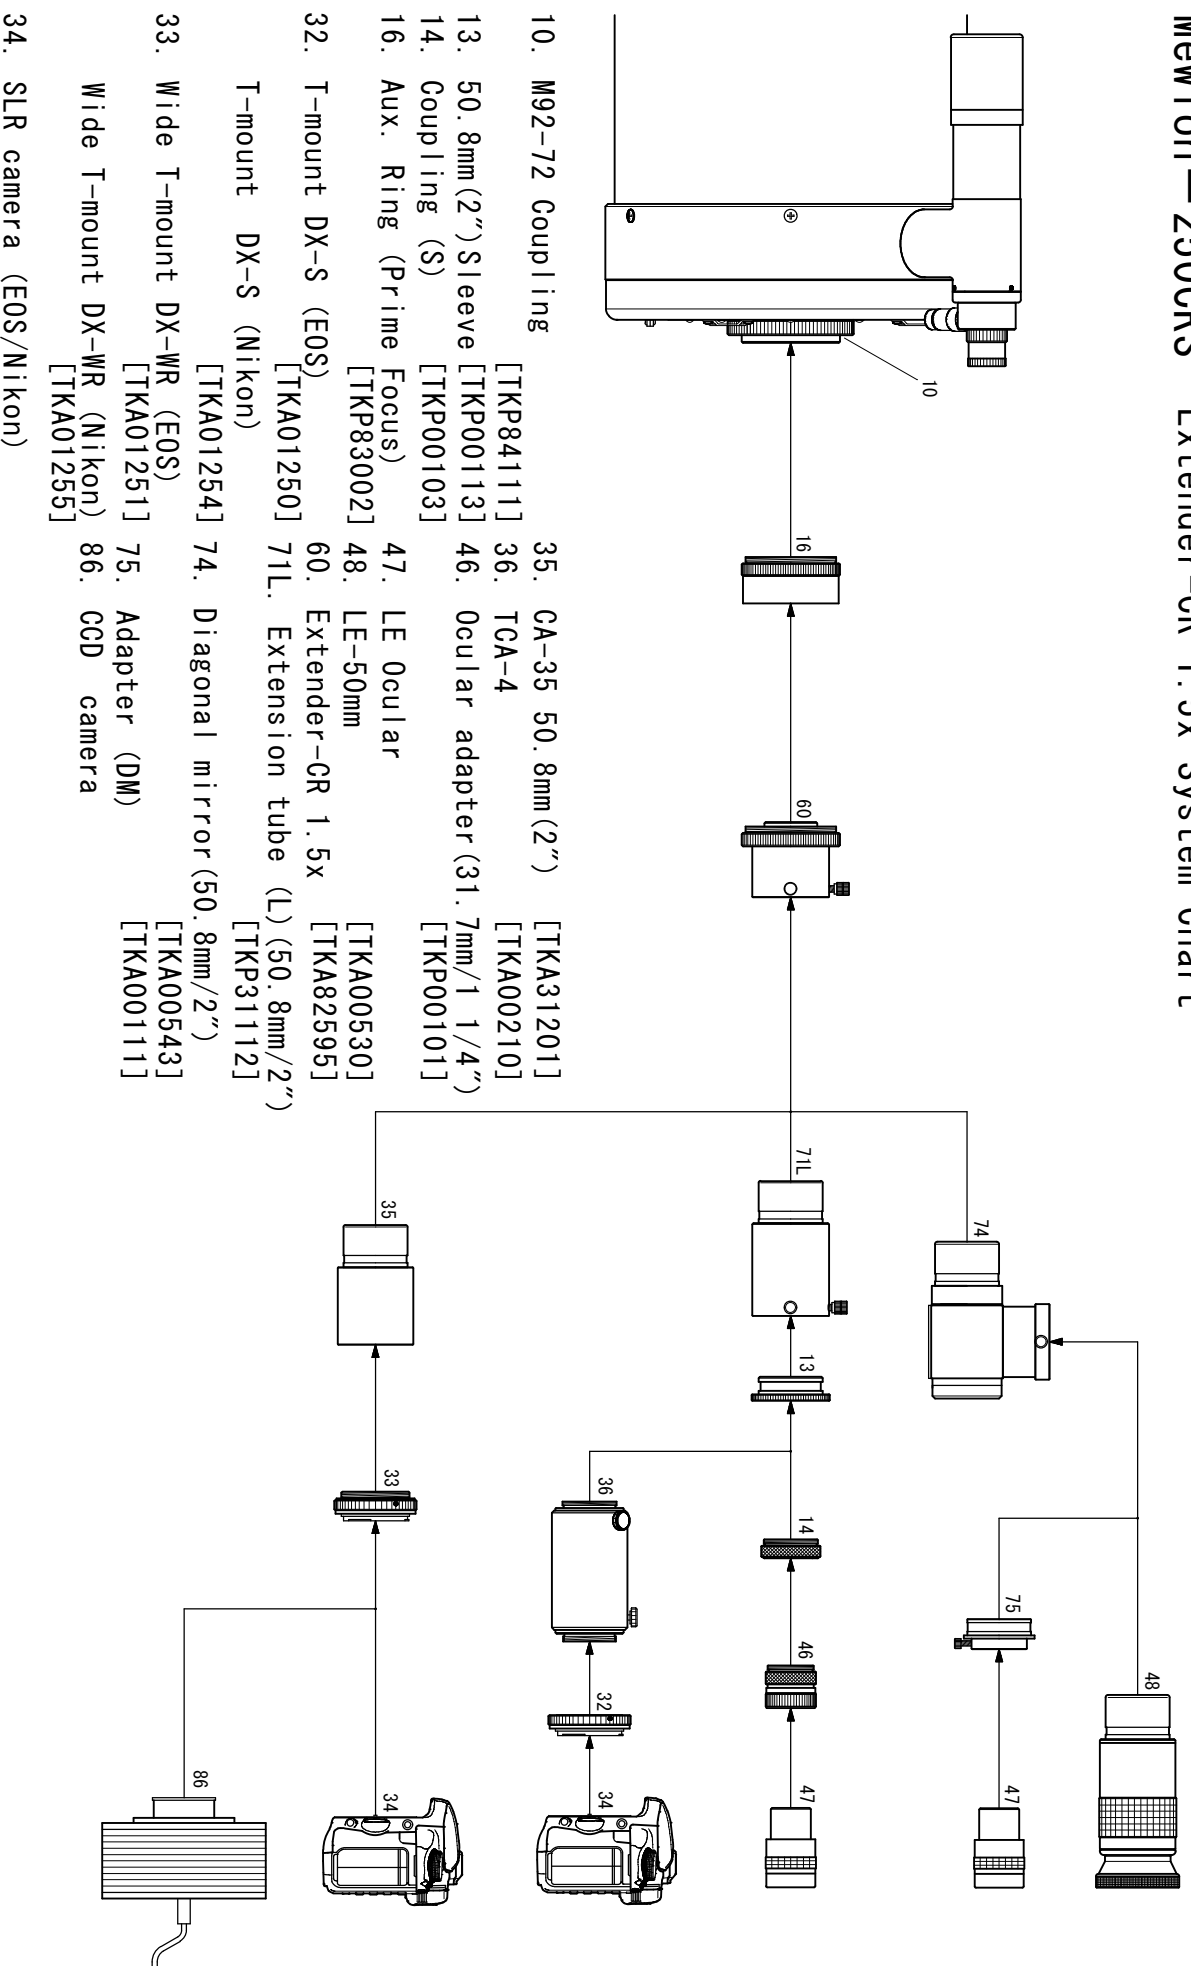

Mewlon—250CRS Extender—CR 1.5x System Chart

- | | | | |
|------------------------------|------------|-------------------------------------|------------|
| 10. M92-72 Coupling | [TKP84111] | 35. CA-35 50.8mm (2") | [TKA31201] |
| 13. 50.8mm (2") Sleeve | [TKP00113] | 36. TGA-4 | [TKA00210] |
| 14. Coupling (S) | [TKP00103] | 46. Ocular adapter (31.7mm/1 1/4") | [TKP00101] |
| 16. Aux. Ring (Prime Focus) | [TKP83002] | 47. LE Ocular | [TKA00530] |
| 32. T-mount DX-S (EOS) | [TKA01250] | 48. LE-50mm | [TKA82595] |
| T-mount DX-S (Nikon) | [TKA01254] | 60. Extender-CR 1.5x | [TKA82595] |
| 33. Wide T-mount DX-WR (EOS) | [TKA01251] | 71L. Extension tube (L) (50.8mm/2") | [TKP31112] |
| Wide T-mount DX-WR (Nikon) | [TKA01255] | 74. Diagonal mirror (50.8mm/2") | [TKA00543] |
| 34. SLR camera (EOS/Nikon) | | 75. Adapter (DM) | [TKA00111] |
| | | 86. CCD camera | |