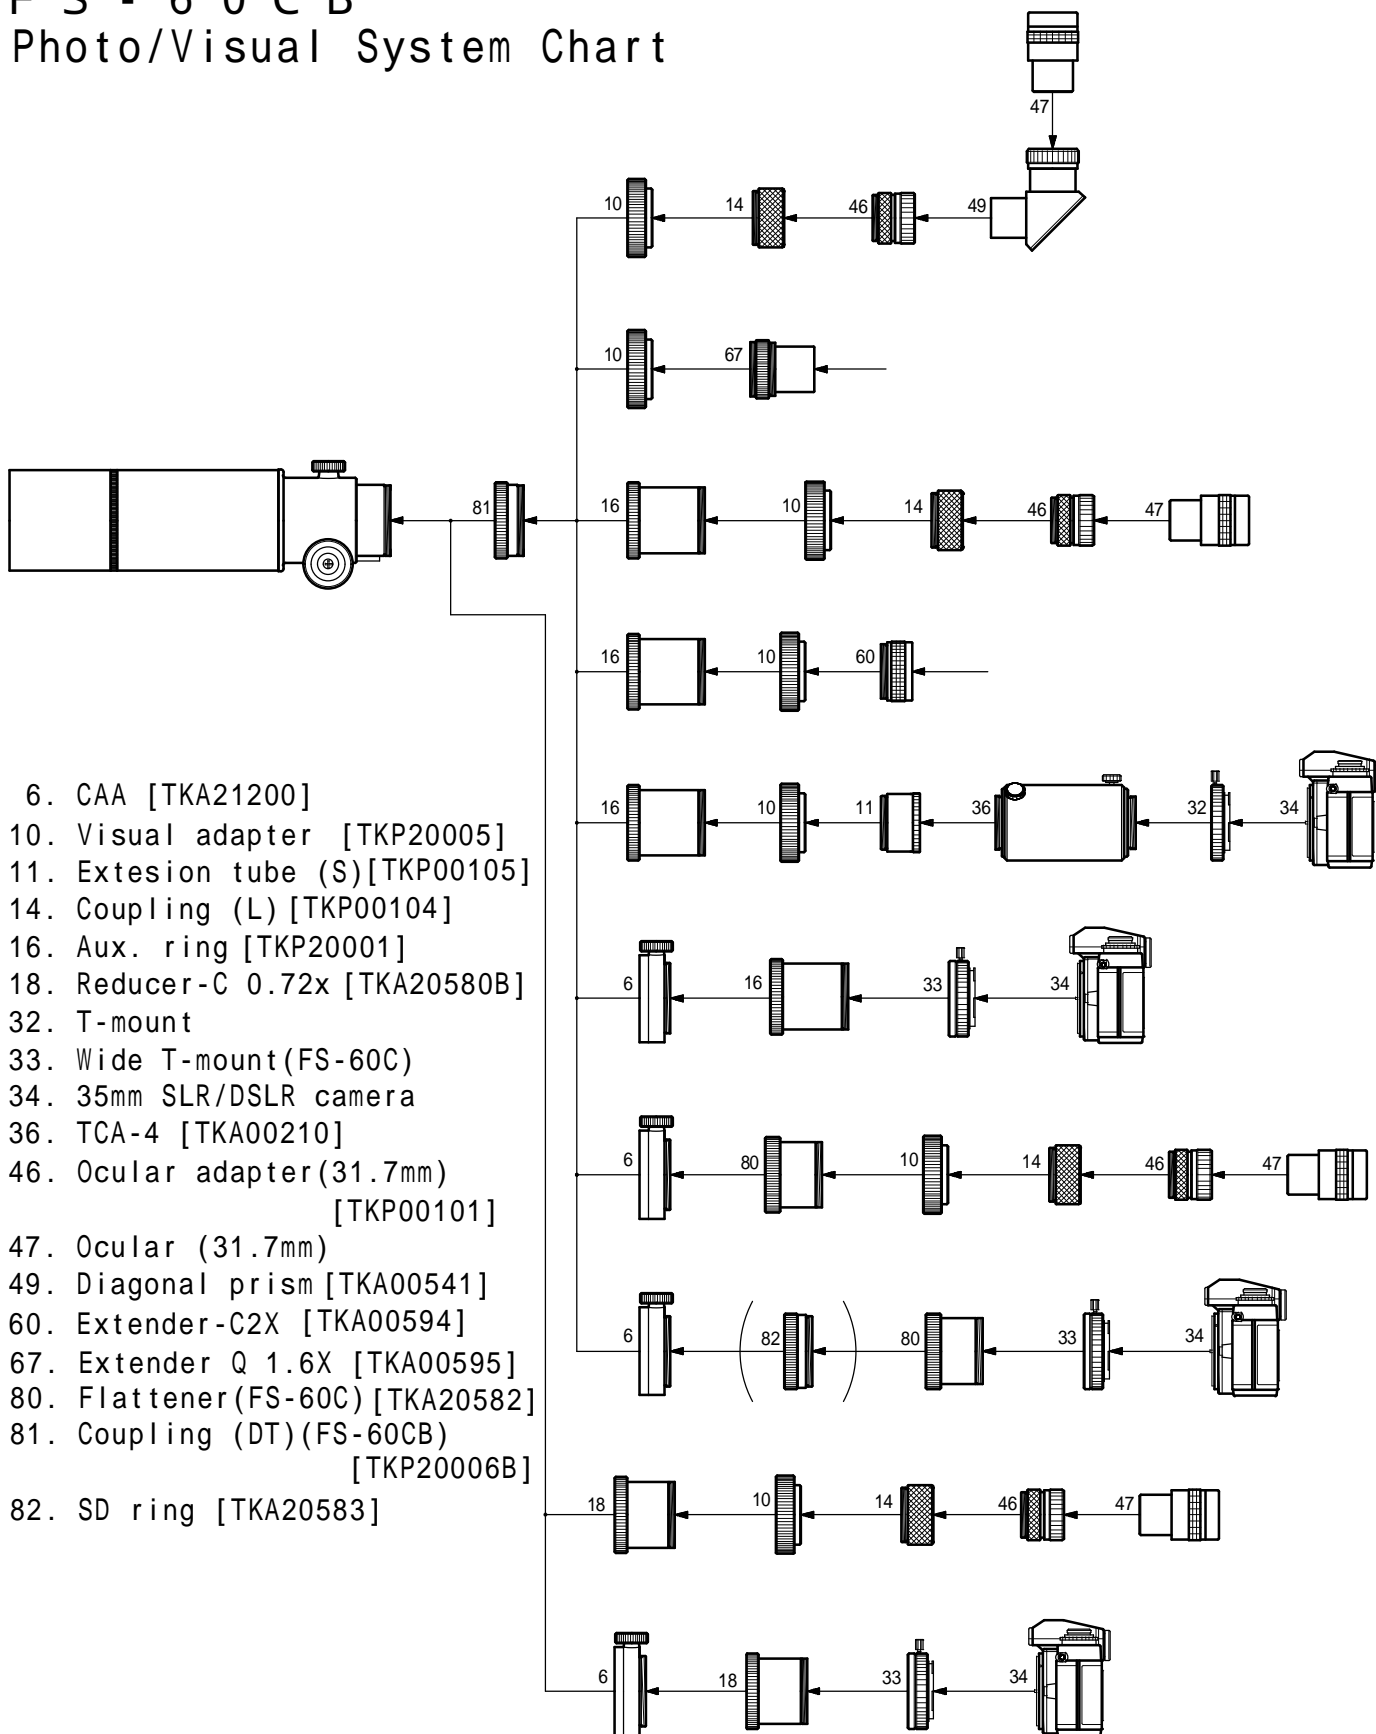

FS - 60CB Photo/Visual System Chart

(Note) Some 35mm SLR/DSLR cameras cannot be attached