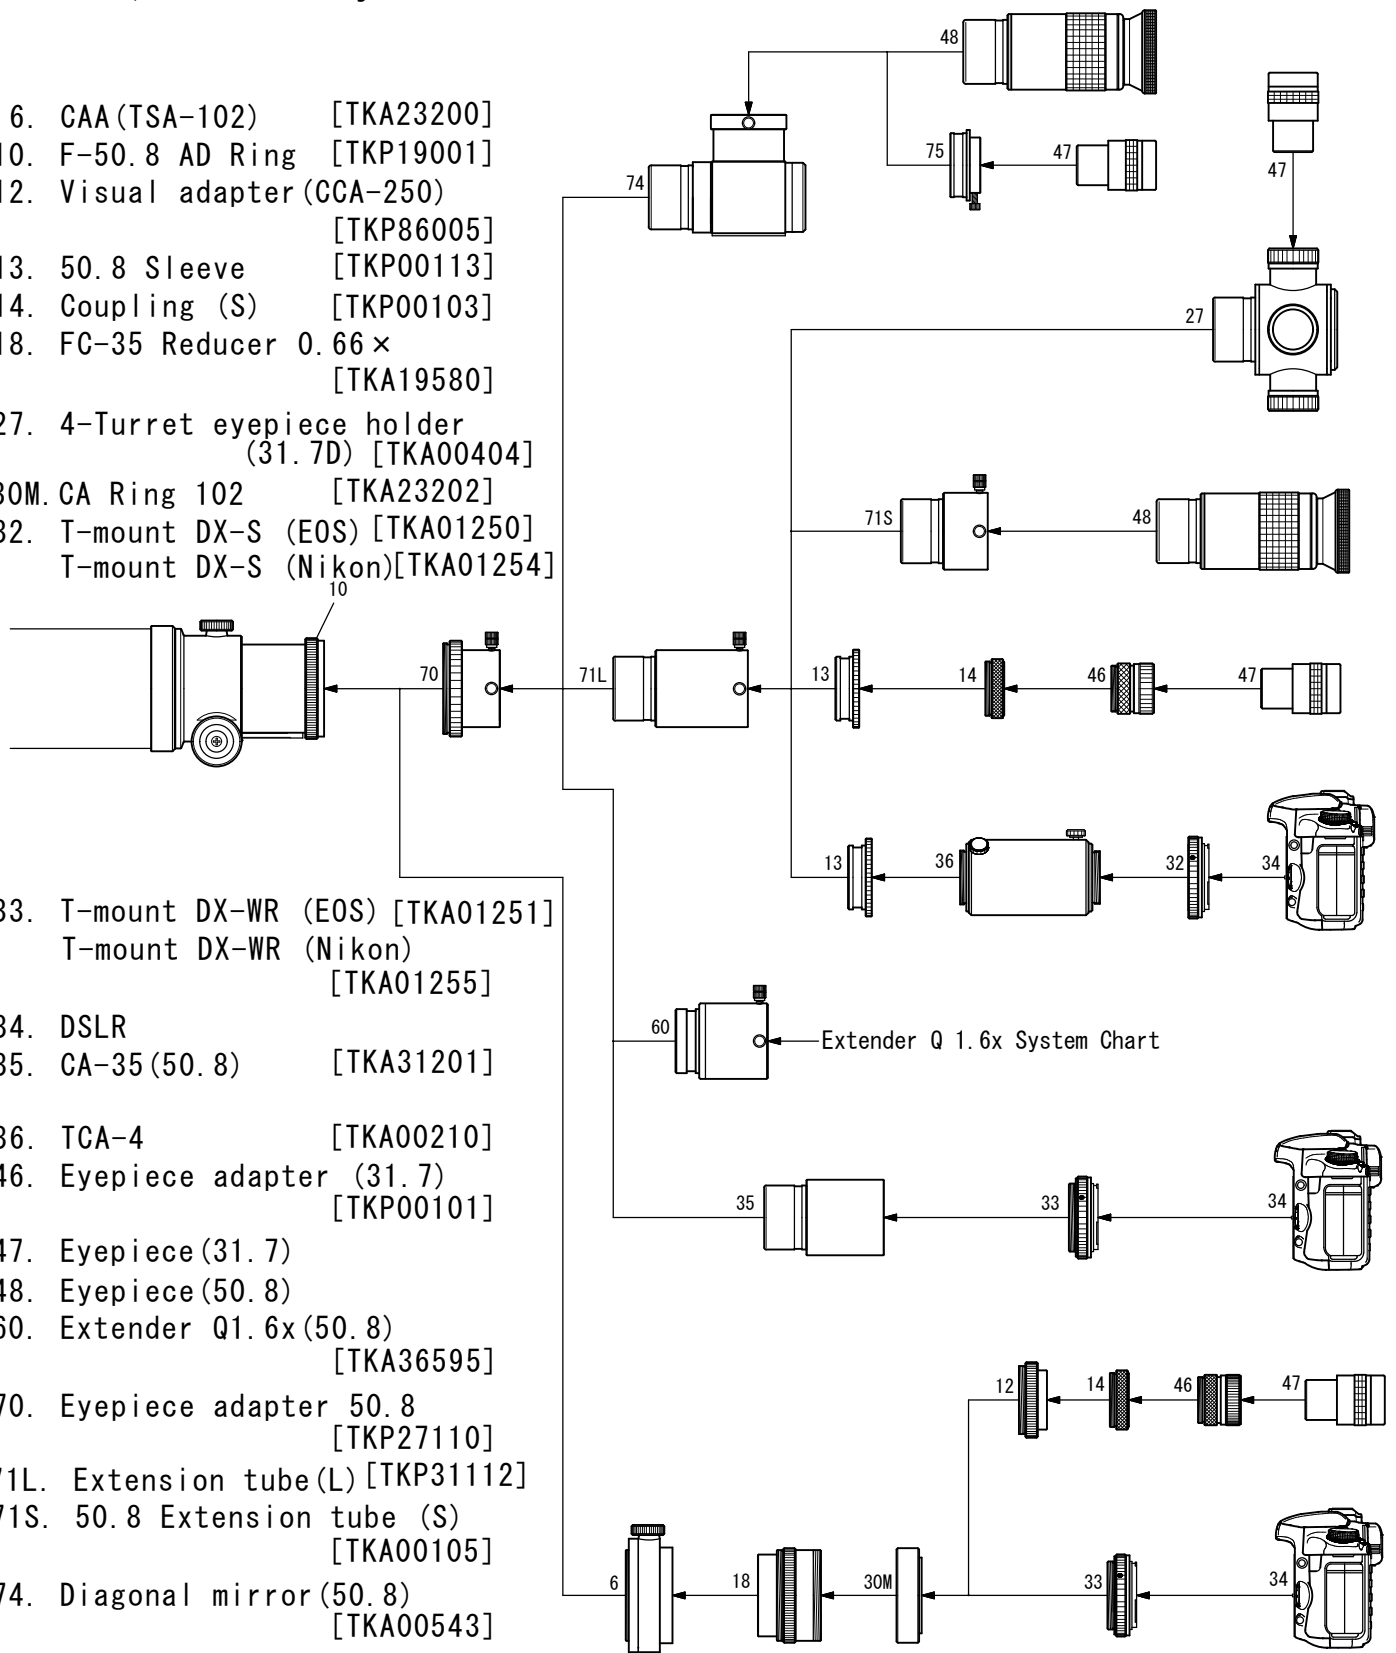

FC-100DL Photo/Visual System Chart

- 6. CAA (TSA-102) [TKA23200]
- 10. F-50.8 AD Ring [TKP19001]
- 12. Visual adapter (CCA-250) [TKP86005]
- 13. 50.8 Sleeve [TKP00113]
- 14. Coupling (S) [TKP00103]
- 18. FC-35 Reducer 0.66x [TKA19580]
- 27. 4-Turret eyepiece holder (31.7D) [TKA00404]
- 30M. CA Ring 102 [TKA23202]
- 32. T-mount DX-S (EOS) [TKA01250]
T-mount DX-S (Nikon) [TKA01254]
- 33. T-mount DX-WR (EOS) [TKA01251]
T-mount DX-WR (Nikon) [TKA01255]
- 34. DSLR
- 35. CA-35 (50.8) [TKA31201]
- 36. TCA-4 [TKA00210]
- 46. Eyepiece adapter (31.7) [TKP00101]
- 47. Eyepiece (31.7)
- 48. Eyepiece (50.8)
- 60. Extender Q1.6x (50.8) [TKA36595]
- 70. Eyepiece adapter 50.8 [TKP27110]
- 71L. Extension tube (L) [TKP31112]
- 71S. 50.8 Extension tube (S) [TKA00105]
- 74. Diagonal mirror (50.8) [TKA00543]
- 75. Adapter (DM) (31.7) [TKA00111]

TAKAHASHI