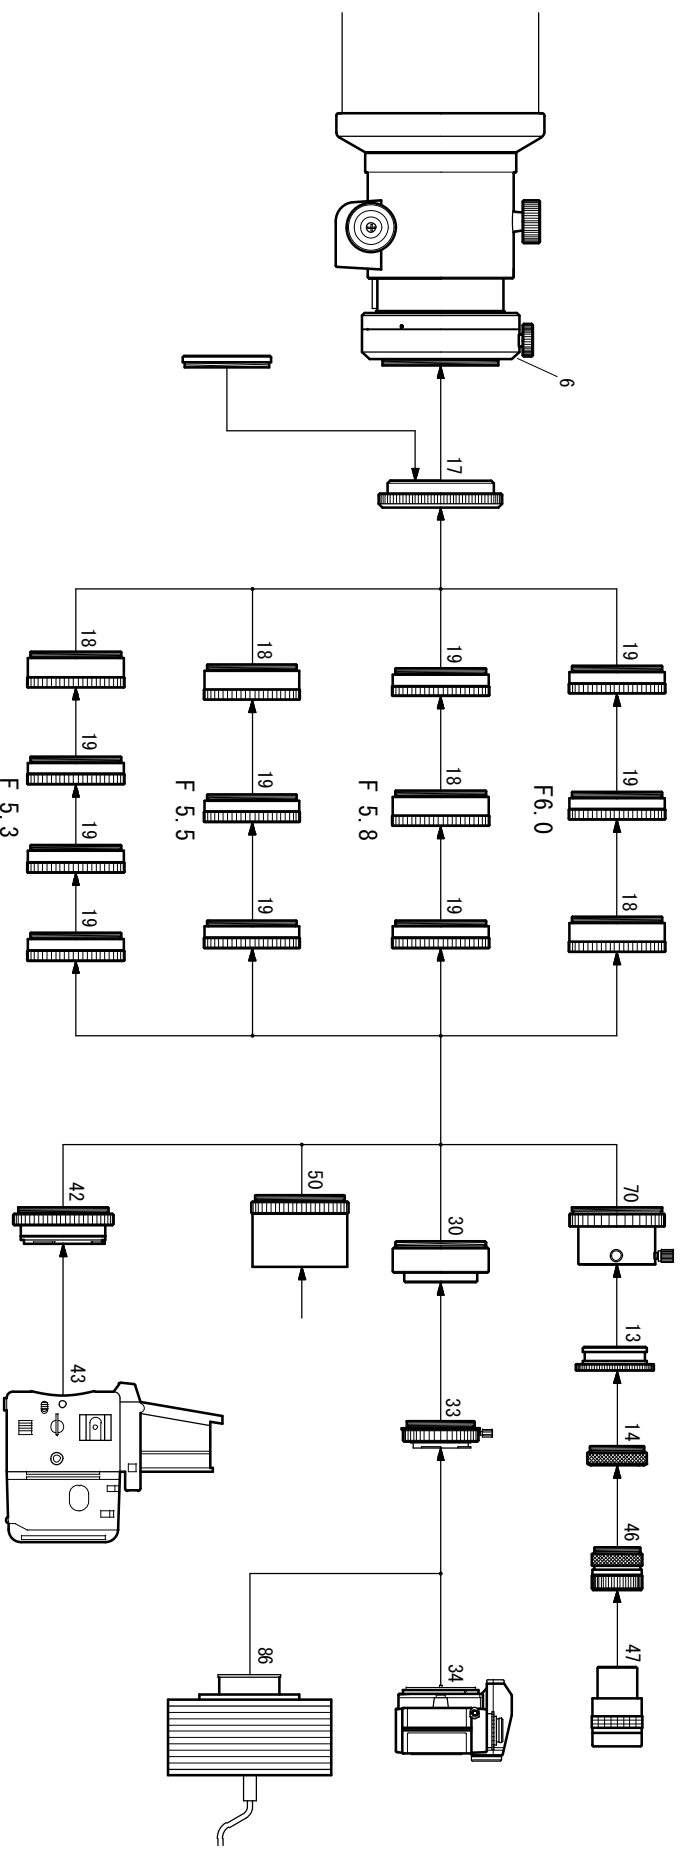

# T O A — 1 3 0 F Reducer System Chart w/F5.3 RD adapter

- 6. GAA [TKP30200]
- 8. Coupling (TW) [TKP31003]
- 13. 50.8 sleeve [TKP00113]
- 14. Coupling (S) [TKP00103]
- 46. Ocular adapter (31.7mm/1 1/4") [TKP00101]
- 70. Adapter (50.8mm/2") [TKP27110]

- 17. Adapter (F5.3RD) [TKA31586]
- 18. Reducer [TKA31580]
- 19. Vari-Ring [TKA31581]
- 30. GA35 [TKA23201]
- 33. Wide T-mount
- 34. 35mm SLR/DSLR camera
- 42. M645 Adapter
- 43. Mamiya 645 camera
- 47. Ocular (31.7mm/1 1/4")
- 50. Aux. ring (FB) [TKA23250]
- 86. CCD camera

Vari-Ring	Focal Length	F Ratio	Image Circle
0	780mm	6.0	φ50mm
1	750	5.8	φ50
2	720	5.5	φ44
3	690	5.3	φ40