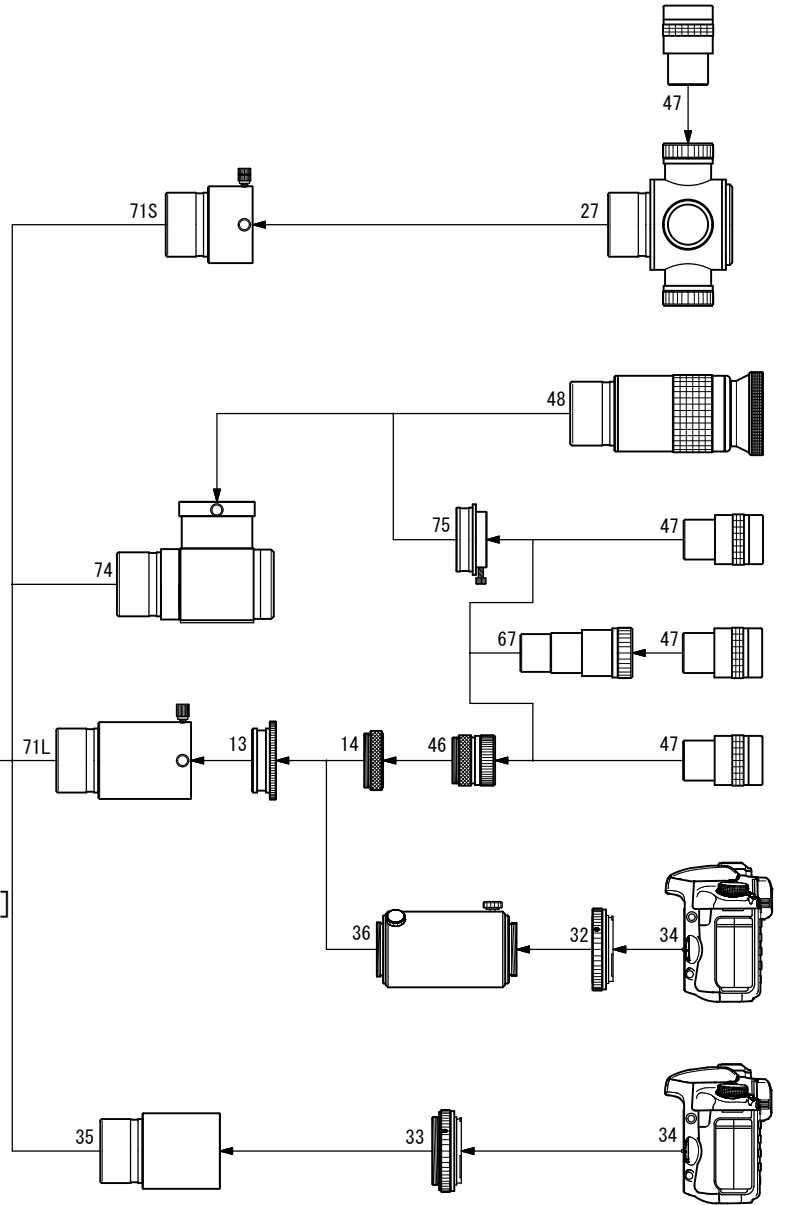

# FSQ-106EDX4 Extender Q1.6x(50.8) System Chart

- 8L. Coupling (TW) (FSQ-130ED) [TKP38003]
- 13. 50.8 Sleeve [TKP00113]
- 14. Coupling (S) [TKP00103]
- 27. 4-turret eyepiece holder [TKA00404]
- 32. T-mount DX-S (EOS) [TKA01250]
- T-mount DX-S (Nikon) [TKA01254]
- 33. T-mount DX-WR (EOS) [TKA01251]
- T-mount DX-WR (Nikon) [TKA01255]
- 34. 35mm SLR/DSLR
- 35. CA-35 (50.8) [TKA31201]
- 36. TCA-4 [TKA00210]
- 46. Eyepiece adapter (31.7mm) [TKP00101]
- 47. Eyepiece (31.7mm)
- 48. Eyepiece (50.8mm)
- 60. Extender Q-1.6x (50.8) [TKA36595]
- 67. 2x barlow (31.7) [TKA00597]

- 70S. Eyepiece adapter (S) [TKP27110S]
- 71S. 50.8 Extension tube (S) [TKA00105]
- 71L. 50.8 Extension tube (L) [TKP31112]
- 74. Diagonal mirror (50.8) [TKA00543]
- 75. Adapter (DM) [TKA00111]
- 82. 645RD adapter [TKA36581]

TAKAHASHI