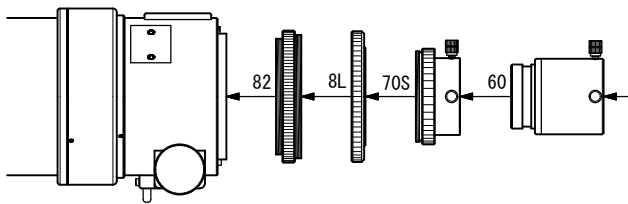

# FSQ-106EDX4 Extender Q1.6x(50.8) System Chart

- 8L. Coupling (TW) (FSQ-130ED) [TKP38003]
- 13. 50.8 Sleeve [TKP00113]
- 14. Coupling (S) [TKP00103]
- 27. 4-turret eyepiece holder [TKA00404]
- 32. T-mount DX-S (EOS) [TKA01250]
- T-mount DX-S (Nikon) [TKA01254]
- 33. T-mount DX-WR (EOS) [TKA01251]
- T-mount DX-WR (Nikon) [TKA01255]
- 34. 35mm SLR/DSLR
- 35. CA-35 (50.8) [TKA31201]
- 36. TCA-4 [TKA00210]
- 46. Eyepiece adapter (31.7mm) [TKP00101]
- 47. Eyepiece (31.7mm)
- 48. Eyepiece (50.8mm)
- 60. Extender Q-1.6x (50.8) [TKA36595]
- 67. 2x barlow (31.7) [TKA00597]