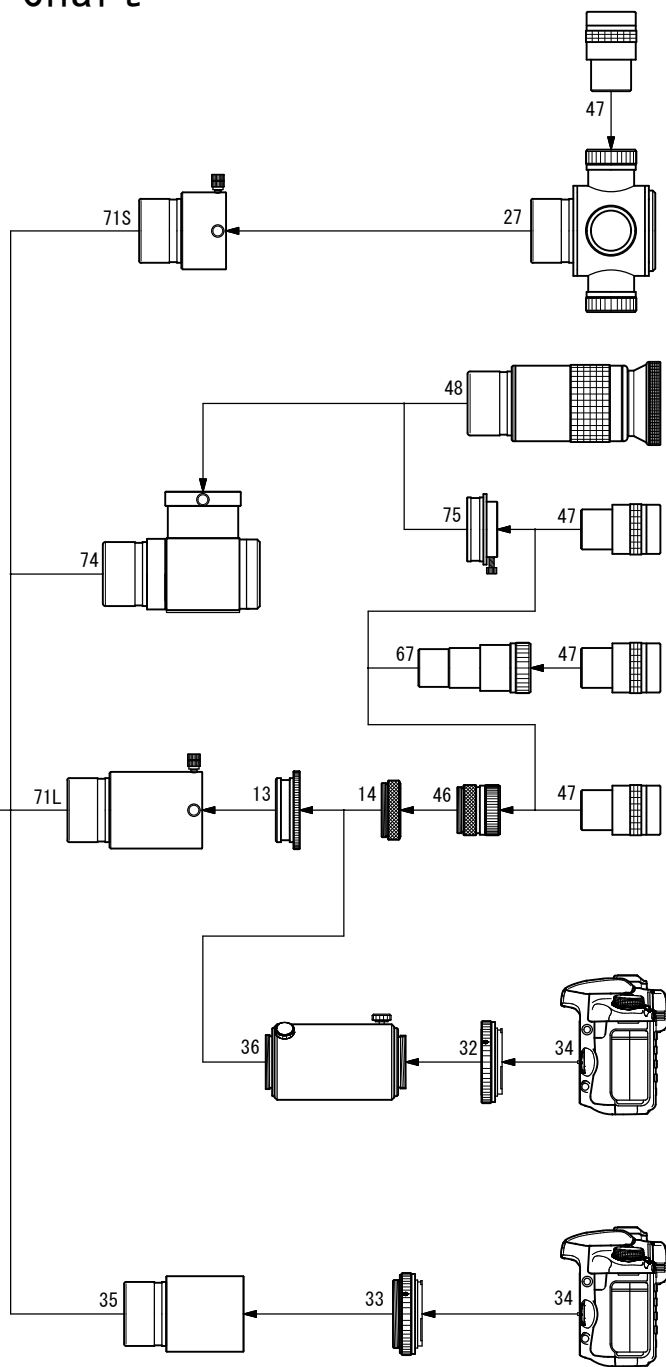

FSQ-130ED

Extender Q1.6x(50.8) System Chart Extender ED1.5x

- 6. CAA(CCA-250) [TKP86200]
- 8. Coupling(TW) (FSQ-130ED) [TKP38003]
- 10. Coupling(FSQ-130ED) [TKP38001]
- 13. 50.8 Sleeve [TKP00113]
- 14. Coupling(S) [TKP00103]
- 27. 4-turret eyepiece holder [TKA00404]
- 32. T-mount DX-S (EOS) [TKA01250]
T-mount DX-S (Nikon) [TKA01254]
- 33. T-mount DX-WR (EOS) [TKA01251]
T-mount DX-WR (Nikon) [TKA01255]
- 34. 35mm SLR/DSLR camera
- 35. CA-35(50.8) [TKA31201]

- 36. TCA-4 [TKA00210]
- 46. Eyepiece adapter (31.7mm) [TKP00101]
- 47. Eyepiece (31.7mm)
- 48. Eyepiece (50.8mm)
- 60. Extender Q 1.6x(50.8) [TKA36595]
- 67. 2X Balow (31.7mm) [TKA00597]
- 68. Extender ED 1.5x [TKA37595]
- 70. Eyepiece adapter 50.8 [TKP27110]
- 71S. 50.8 Extension tube(S) [TKA00105]
- 71L. 50.8 Extension (L) [TKP31112]
- 74. Diagonal mirror (50.8) [TKA00543]
- 75. Adapter (DM) [TKA00111]

TAKAHASHI