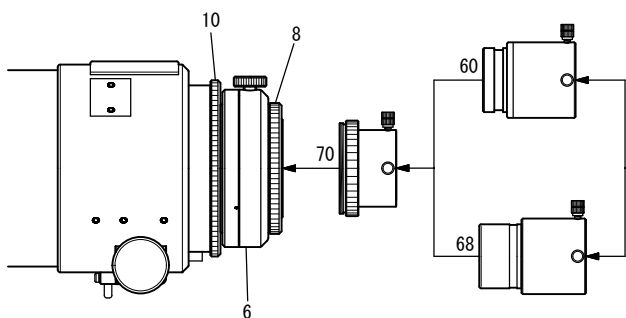

FSQ-130ED

Extender Q1.6x(50.8) System Chart Extender ED1.5x

- 6. CAA(CCA-250) [TKP86200]
- 8. Coupling(TW) (FSQ-130ED) [TKP38003]
- 10. Coupling(FSQ-130ED) [TKP38001]
- 13. 50.8 Sleeve [TKP00113]
- 14. Coupling(S) [TKP00103]
- 27. 4-turret eyepiece holder [TKA00404]
- 32. T-mount DX-S (EOS) [TKA01250]
T-mount DX-S (Nikon) [TKA01254]
- 33. T-mount DX-WR (EOS) [TKA01251]
T-mount DX-WR (Nikon) [TKA01255]
- 34. 35mm SLR/DSLR camera
- 35. CA-35(50.8) [TKA31201]

- 36. TCA-4 [TKA00210]
- 46. Eyepiece adapter (31.7mm) [TKP00101]
- 47. Eyepiece (31.7mm)
- 48. Eyepiece (50.8mm)
- 60. Extender Q 1.6x(50.8) [TKA36595]
- 67. 2X Balow (31.7mm) [TKA00597]
- 68. Extender ED 1.5x [TKA37595]
- 70. Eyepiece adapter 50.8 [TKP27110]
- 71S. 50.8 Extension tube(S) [TKA00105]
- 71L. 50.8 Extension (L) [TKP31112]
- 74. Diagonal mirror (50.8) [TKA00543]
- 75. Adapter (DM) [TKA00111]