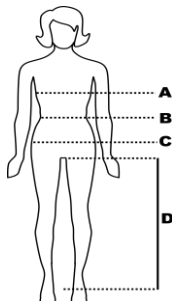

RIDLEY COLLEGE SIZING CHART - GIRLS

FOR PARENTS WHO ARE UNFAMILIAR WITH TOP MARKS SIZING, WE PROVIDE BELOW A SIZING CHART AS A GUIDELINE FOR YOU TO DETERMINE YOUR CHILD'S SIZING. WE RECOMMEND THAT YOU COMPLETE THE BASIC MEASUREMENT TABLE INDICATED BELOW.

TO ENSURE A PROPER FIT, MEASURE YOUR CHILD CAREFULLY - KEEP TAPE FIRM BUT NOT TIGHT.

- HEIGHT:** STAND WITHOUT SHOES AGAINST THE WALL - MEASURE FROM TOP OF HEAD TO TH
- CHEST:** MEASURE AROUND FULLEST PART OF THE CHEST
- WAIST:** MEASURE AROUND NARROWEST PART OF THE WAIST
- HIPS:** MEASURE AROUND THE FULLEST PART OF HIPS
- INSEAM:** LAY PANTS OF A FAVOURABLE LENGTH ON A FLAT SURFACE - MEASURE ALONG INS FROM CROTCH TO BOTTOM OF LEG

MY CHILD'S MEASUREMENTS (IN INCHES) ARE:

AGE:	
HEIGHT:	
WEIGHT:	
CHEST:A	
WAIST:B	
HIPS:C	
INSEAM: D	

REGARDING WAIST : B
MEASURE AROUND WAIST (MAYBE LOWER)
WHERE YOU NORMALLY WEAR YOUR PANTS
OR SKIRT.

JUNIOR SIZE XXS

SIZE	3	4	5
HEIGHT	35-38	39	42
CHEST	22	23	23
WAIST	20	20-1/2	21
HIPS	21-1/2	22	22-1/2
INSEAM	16	17	18

TIGHTS SIZING CHART

SIZE	HEIGHT	WEIGHT
GIRLS (S / M)	43-48 IN	50-75 LBS
GIRLS (L / XL)	48-58 IN	75-90 LBS
LADIES (S / M)	58-63 IN	90-125 LBS
LADIES (L / XL)	63-68 IN	125-150 LBS