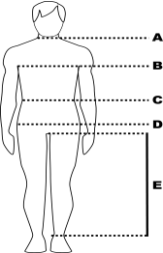

# RIDLEY COLLEGE SIZING CHART - BOYS

FOR PARENTS WHO ARE UNFAMILIAR WITH TOP MARKS SIZING, WE PROVIDE BELOW A SIZING CHART AS A GUIDELINE FOR YOU TO DETERMINE YOUR CHILD'S SIZING. WE RECOMMEND THAT YOU COMPLETE THE BASIC MEASUREMENT TABLE INDICATED BELOW.

TO ENSURE A PROPER FIT, MEASURE YOUR CHILD CAREFULLY - KEEP TAPE FIRM BUT NOT TIGHT.

**HEIGHT:** STAND WITHOUT SHOES AGAINST THE WALL - MEASURE FROM TOP OF HEAD TO THE FLOOR

**CHEST:** MEASURE AROUND FULLEST PART OF THE CHEST

**WAIST:** MEASURE AROUND NARROWEST PART OF THE WAIST

**HIPS:** MEASURE AROUND THE FULLEST PART OF HIPS

**INSEAM:** LAY PANTS OF A FAVOURABLE LENGTH ON A FLAT SURFACE - MEASURE ALONG INSEAM FROM CROTCH TO BOTTOM OF LEG

MY CHILD'S MEASUREMENTS (IN INCHES) ARE:

AGE:	
HEIGHT:	
WEIGHT:	
NECK:A	
CHEST:B	
WAIST:C	
HIPS:D	

**REGARDING WAIST : C**  
MEASURE AROUND WAIST (MAYBE LOWER) - WHERE YOU NORMALLY WEAR YOUR PANTS.

SIZE	JUNIOR SIZES												
	3	4	5	6	6X	7	8	10	12	14	16	18	20
HEIGHT	35-38	39	42	43	45	47	49	51	54	57	59	60	61
CHEST	22	23	23	23	24	24	25	26	27	29	31	32	33
WAIST	20	20-1/2	21	21	22	22	23	24	25	26	27	28	29
HIPS	21-1/2	22	22-1/2	23	24	25	26	27	29	31	33	35	36
INSEAM	16	17	18	19	20	21	22	25	26	27	28	29	29