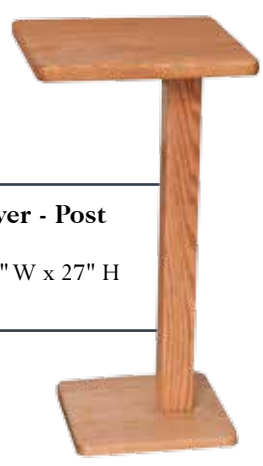

Laptop Sofa Server
SSLT
16" W x 14" D x 26" H