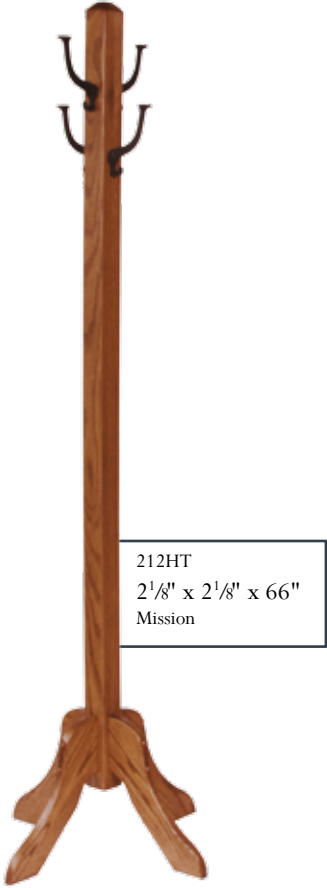

300HTT  
3" x 3" x 66"  
Twist

275HT  
2¾" x 2¾" x 66"  
Multi

300HTR  
3" x 3" x 66"  
Reeded

HALL TREES

spiral  
close-up

300HT  
3" x 3" x 66"  
Turned

212HT  
2 1/8" x 2 1/8" x 66"  
Mission

250HTM  
2 1/2" x 2 1/2" x 69"  
Mission