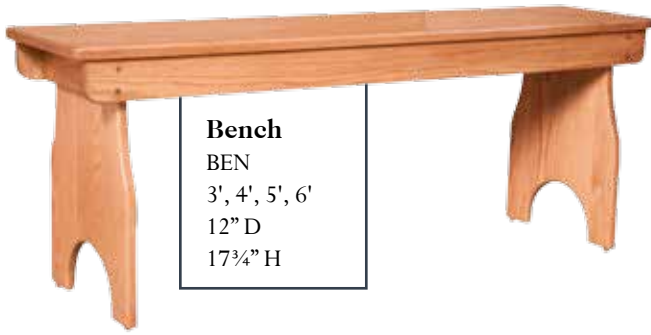

BENCHES

Bench
BEN
3', 4', 5', 6'
12" D
17¾" H