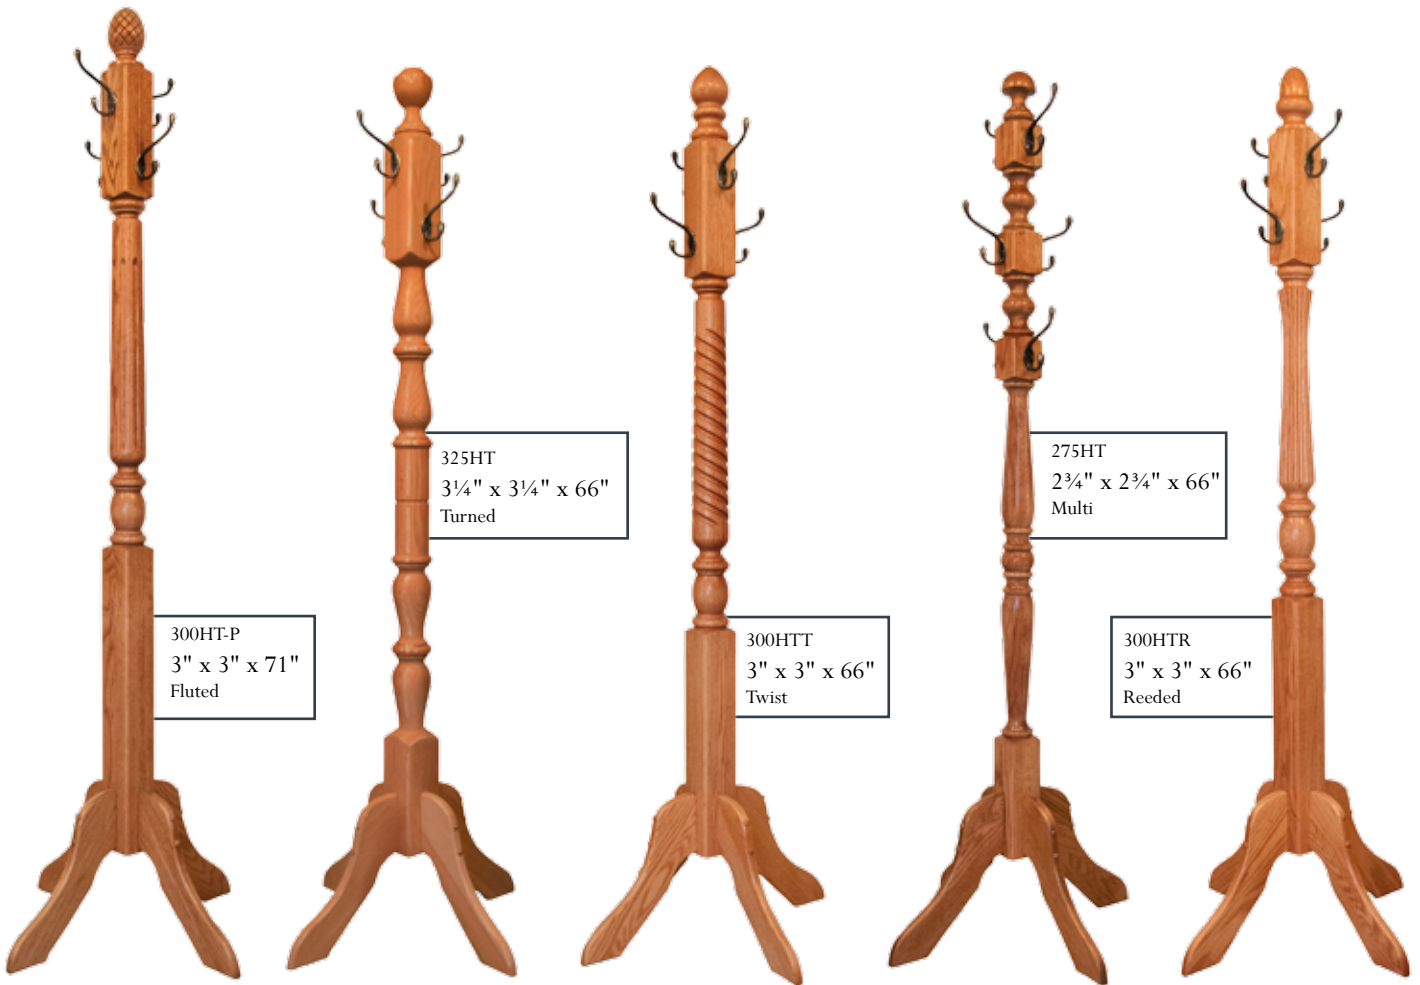

HALL TREES

**Wall Trees**

WT

1 520WTR -Reeded - 5" x 20"

2 416WT - 5" x 17"

3 300WT - 5" x 17"

300HT-P  
3" x 3" x 71"  
Fluted

325HT  
3¼" x 3¼" x 66"  
Turned