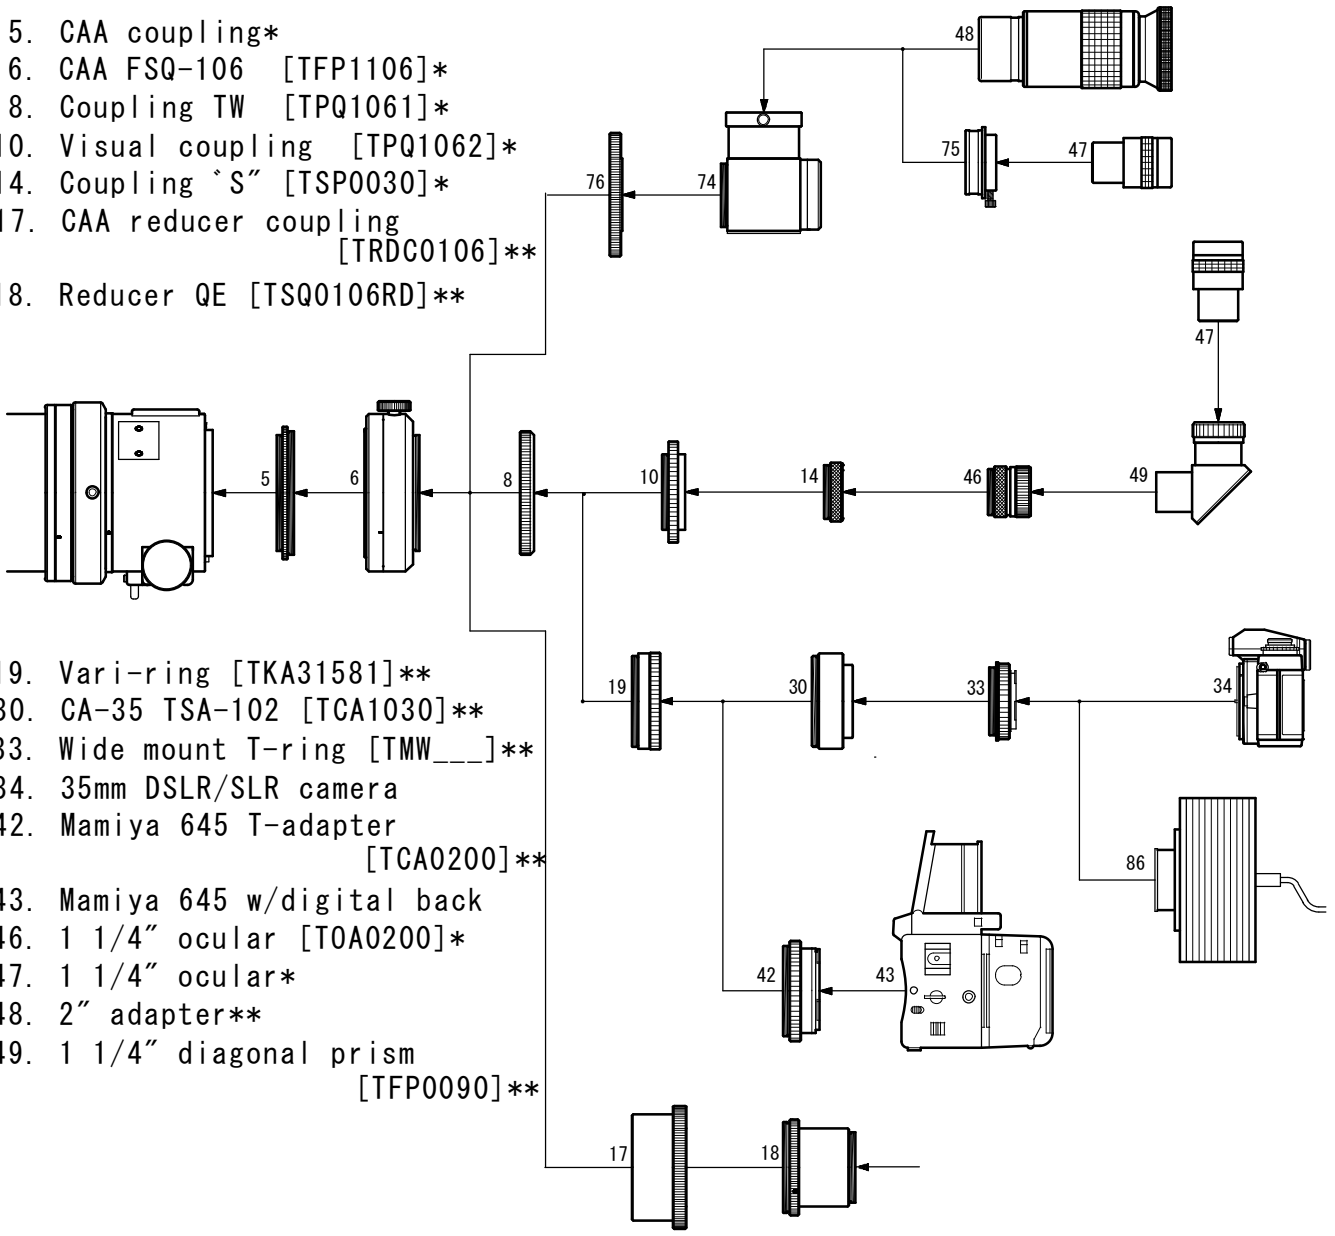

FSQ-106EDX II

Imaging/Visual System Chart(TX)

- 5. CAA coupling*
- 6. CAA FSQ-106 [TFP1106]*
- 8. Coupling TW [TPQ1061]*
- 10. Visual coupling [TPQ1062]*
- 14. Coupling `S" [TSP0030]*
- 17. CAA reducer coupling [TRDC0106]**
- 18. Reducer QE [TSQ0106RD]**

- 19. Vari-ring [TKA31581]**
- 30. CA-35 TSA-102 [TCA1030]**
- 33. Wide mount T-ring [TMW____]**
- 34. 35mm DSLR/SLR camera
- 42. Mamiya 645 T-adapter [TCA0200]**
- 43. Mamiya 645 w/digital back
- 46. 1 1/4" ocular [TOA0200]*
- 47. 1 1/4" ocular*
- 48. 2" adapter**
- 49. 1 1/4" diagonal prism [TFP0090]**

* Standard with OTA
 ** Optional Item