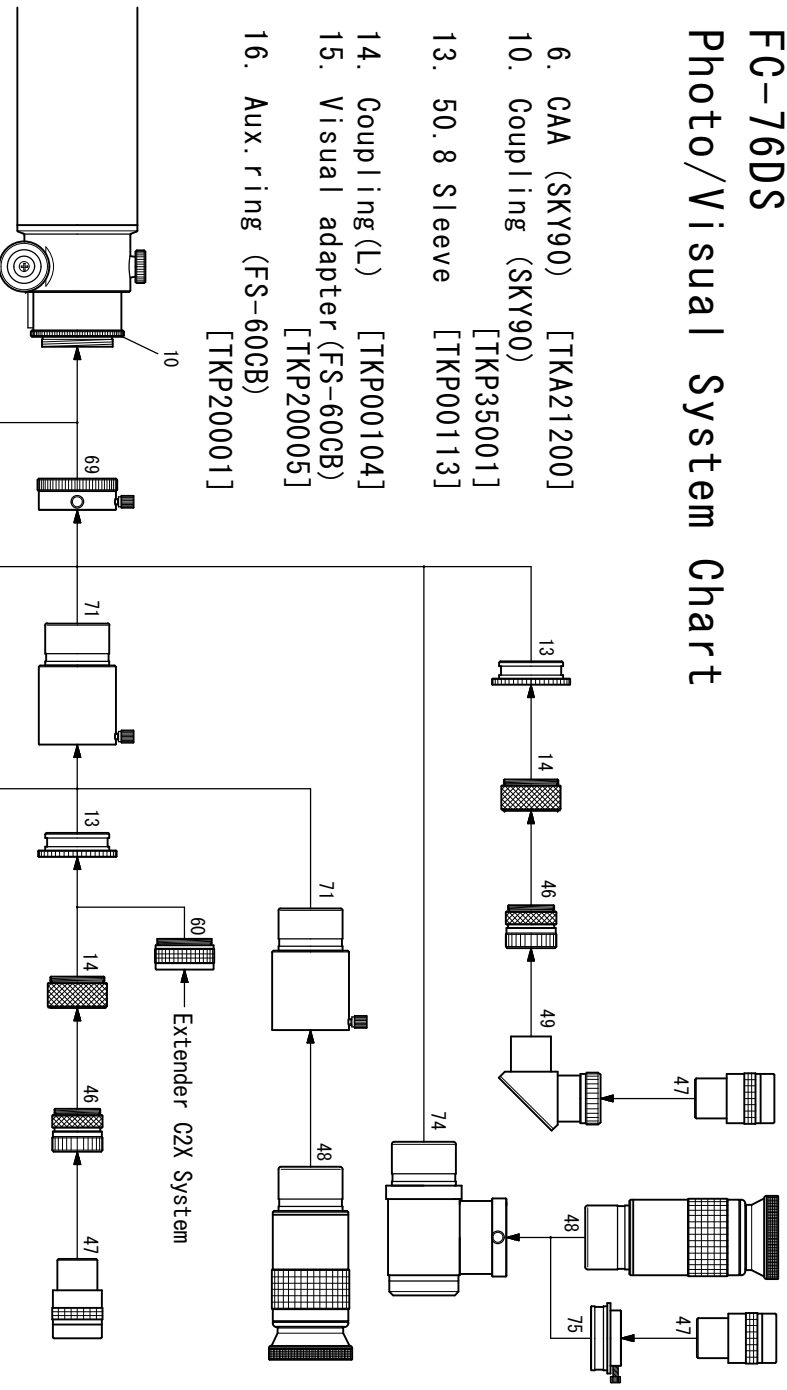

FC-76DS Photo/Visual System Chart

- 6. GAA (SKY90) [TKA21200]
- 10. Coupling (SKY90) [TKP35001]
- 13. 50.8 Sleeve [TKP00113]
- 14. Coupling (L) [TKP00104]
- 15. Visual adapter (FS-60CB) [TKP20005]
- 16. Aux. ring (FS-60CB) [TKP20001]

- 18. 76D Reducer [TKA18580]
- 32. Camera mount DX-S (EOS) [TKA01250]
- Camera mount DX-S (Nikon) [TKA01254]
- 33. Camera mount DX-60W (EOS) [TKA20245]
- Camera mount DX-60W (Nikon) [TKA20246]
- 34. DSLR
- 36. TGA-4 [TKA00210]
- 46. Eyeiece adapter (31.7) [TKP00101]
- 47. Eyeiece (31.7)
- 48. Eyeiece (50.8)
- 49. Diagonal prism MC (31.7) [TKA00547]
- 60. Extender C2X [TKA00594]
- 67. Extender 01.6x [TKA00595]
- 69. 50.8 adapter (SKY90) [TKP35110]
- 71. Extension Tube (50.8) [TKP27112]
- 74. Diagonal mirror [TKA00543]
- 75. Adapter (DM) [TKA00111]
- 80. 76D Flattenner [TKA18582]
- 82. SD ring [TKA20583]