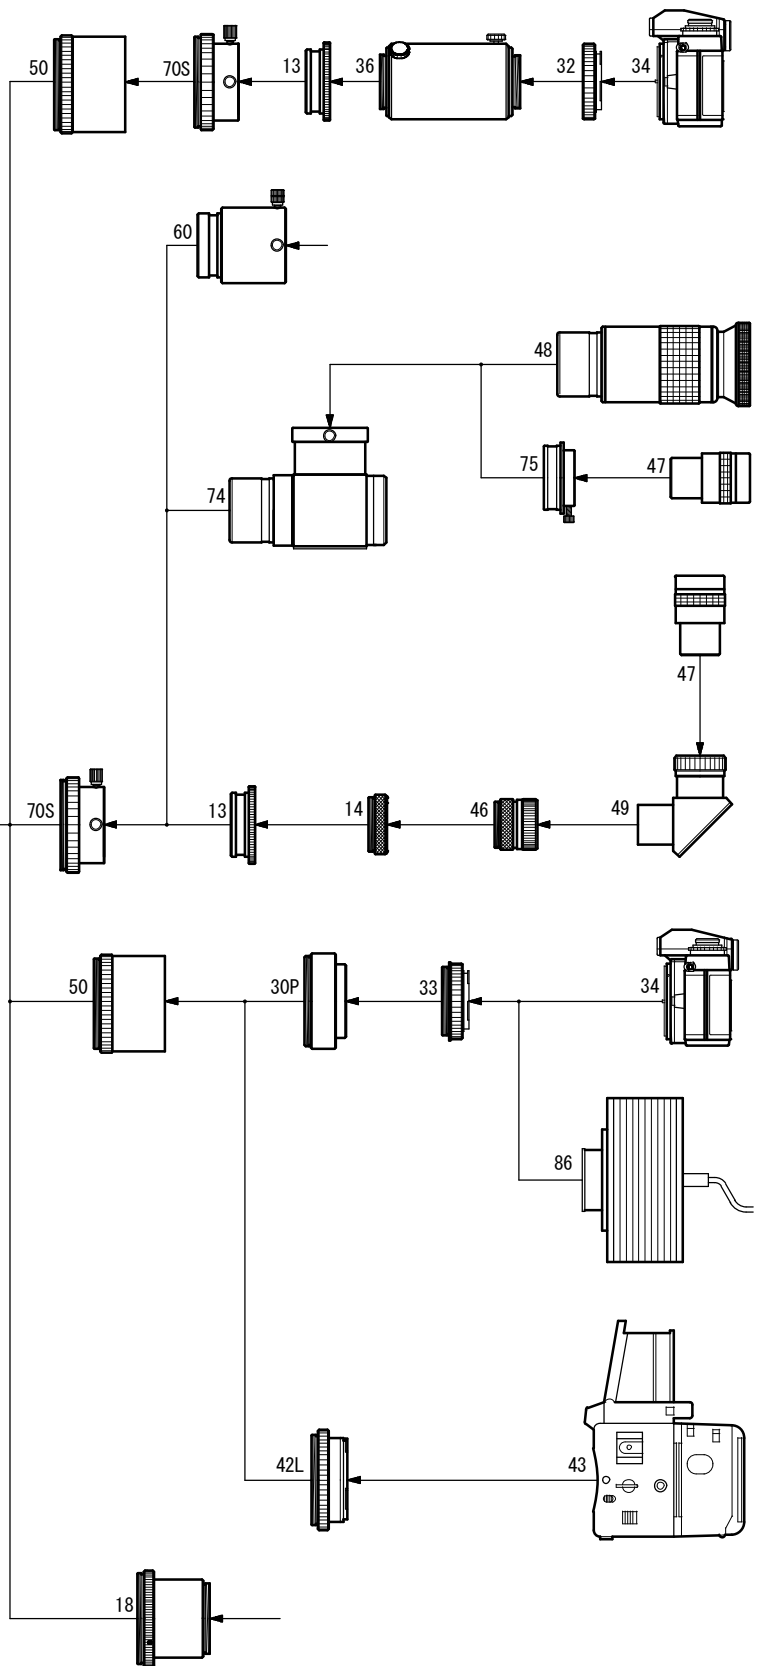

FSQ-85EDX

Photo/Visual System Chert

- 6. CAA [TKA23200]
- 10. Coupling (DT)[TKP37001]
- 13. 50.8 sleeve [TKP00113]
- 14. Coupling (S)[TKP00103]
- 18. Reducer-QE 0.73x[TKA36580]
- 30P. CA35 [TKA23201]
- 32. T-mount
- 33. Wide T-mount
- 34. 35mm SLR/DSLR
- 36. TCA-4 (31.7) [TKA00210]

- 42L. Adapter (M645 camera)
- 43. Mamiya 645 camera
- 46. Ocular adapter (31.7) [TKP00101]
- 47. Ocular (31.7)
- 48. Ocular (50.8)
- 49. Diagonal prism [TKA00541]
- 50. Aux. ring (FB) [TKA23250]
- 60. Extender ED 1.5X [TKA37595]
- 70S. Ocular adapter (50.8) [TKT37110]
- 74. Diagonal mirror [TKA00543]
- 75. Adapter (DM) [TKA00111]
- 86. CCD camera

Note: Some SLR/DSLR cameras cannot be attached