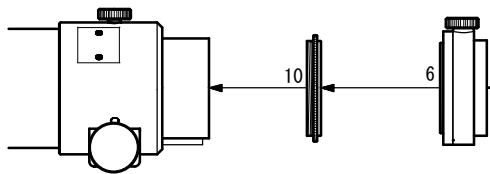

FSQ-85EDX

Photo/Visual System Chert

- 6. CAA [TKA23200]
- 10. Coupling (DT)[TKP37001]
- 13. 50.8 sleeve [TKP00113]
- 14. Coupling (S)[TKP00103]
- 18. Reducer-QE 0.73x[TKA36580]
- 30P. CA35 [TKA23201]
- 32. T-mount
- 33. Wide T-mount
- 34. 35mm SLR/DSLR
- 36. TCA-4 (31.7) [TKA00210]