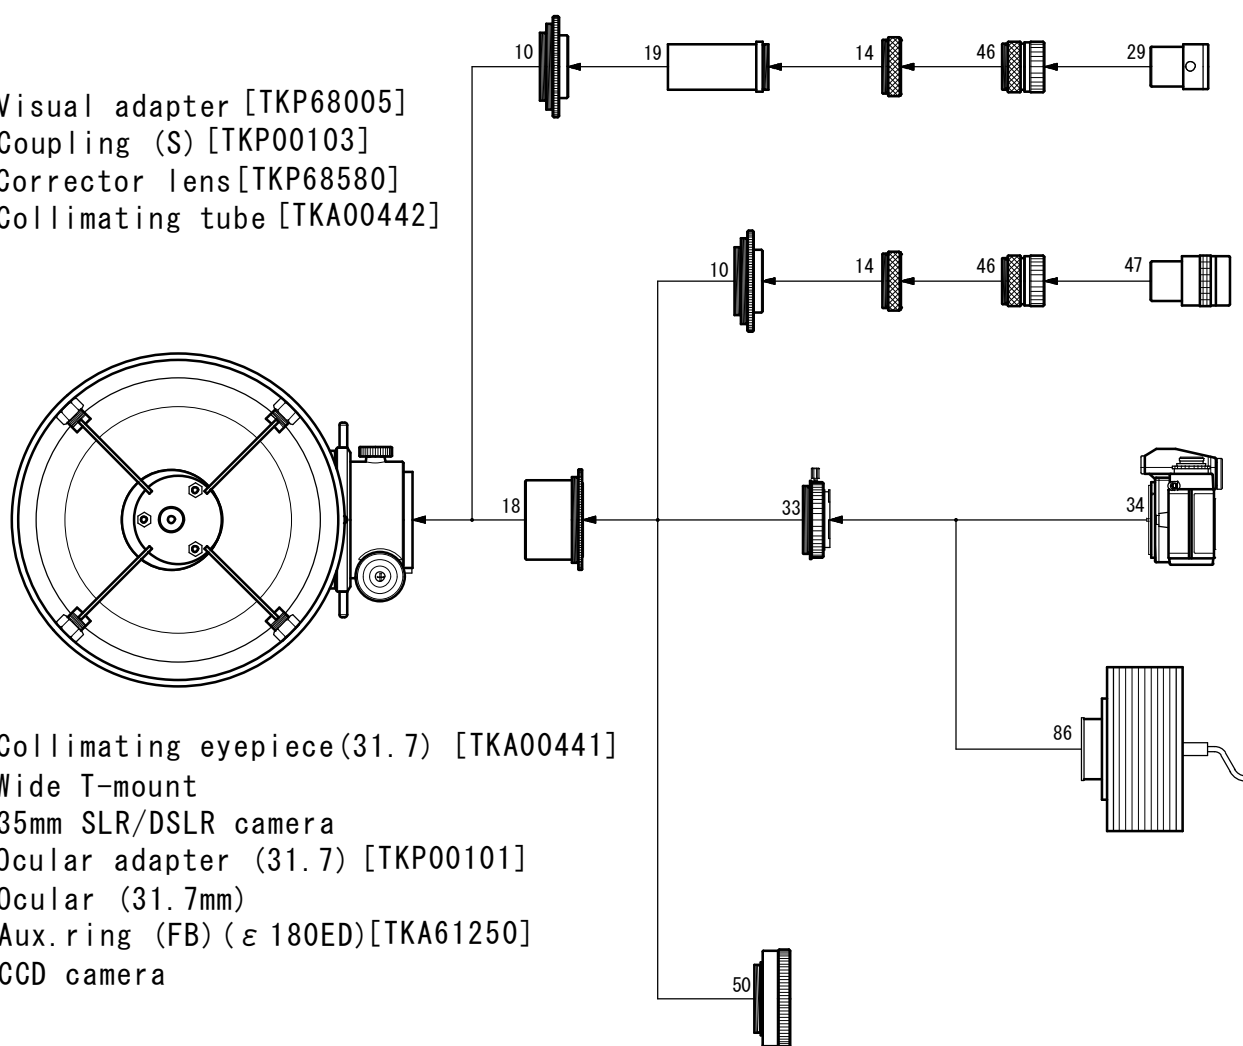

# ε - 180 E D

## Photo/Visual System Chart

- 10. Visual adapter [TKP68005]
- 14. Coupling (S) [TKP00103]
- 18. Corrector lens [TKP68580]
- 19. Collimating tube [TKA00442]

- 29. Collimating eyepiece (31.7) [TKA00441]
- 33. Wide T-mount
- 34. 35mm SLR/DSLR camera
- 46. Ocular adapter (31.7) [TKP00101]
- 47. Ocular (31.7mm)
- 50. Aux. ring (FB) (ε 180ED) [TKA61250]
- 86. CCD camera

\* Some 35mm SLR/DSLR cameras cannot be connected.

Standard Accessories: No. 18, 10, 14 & 46