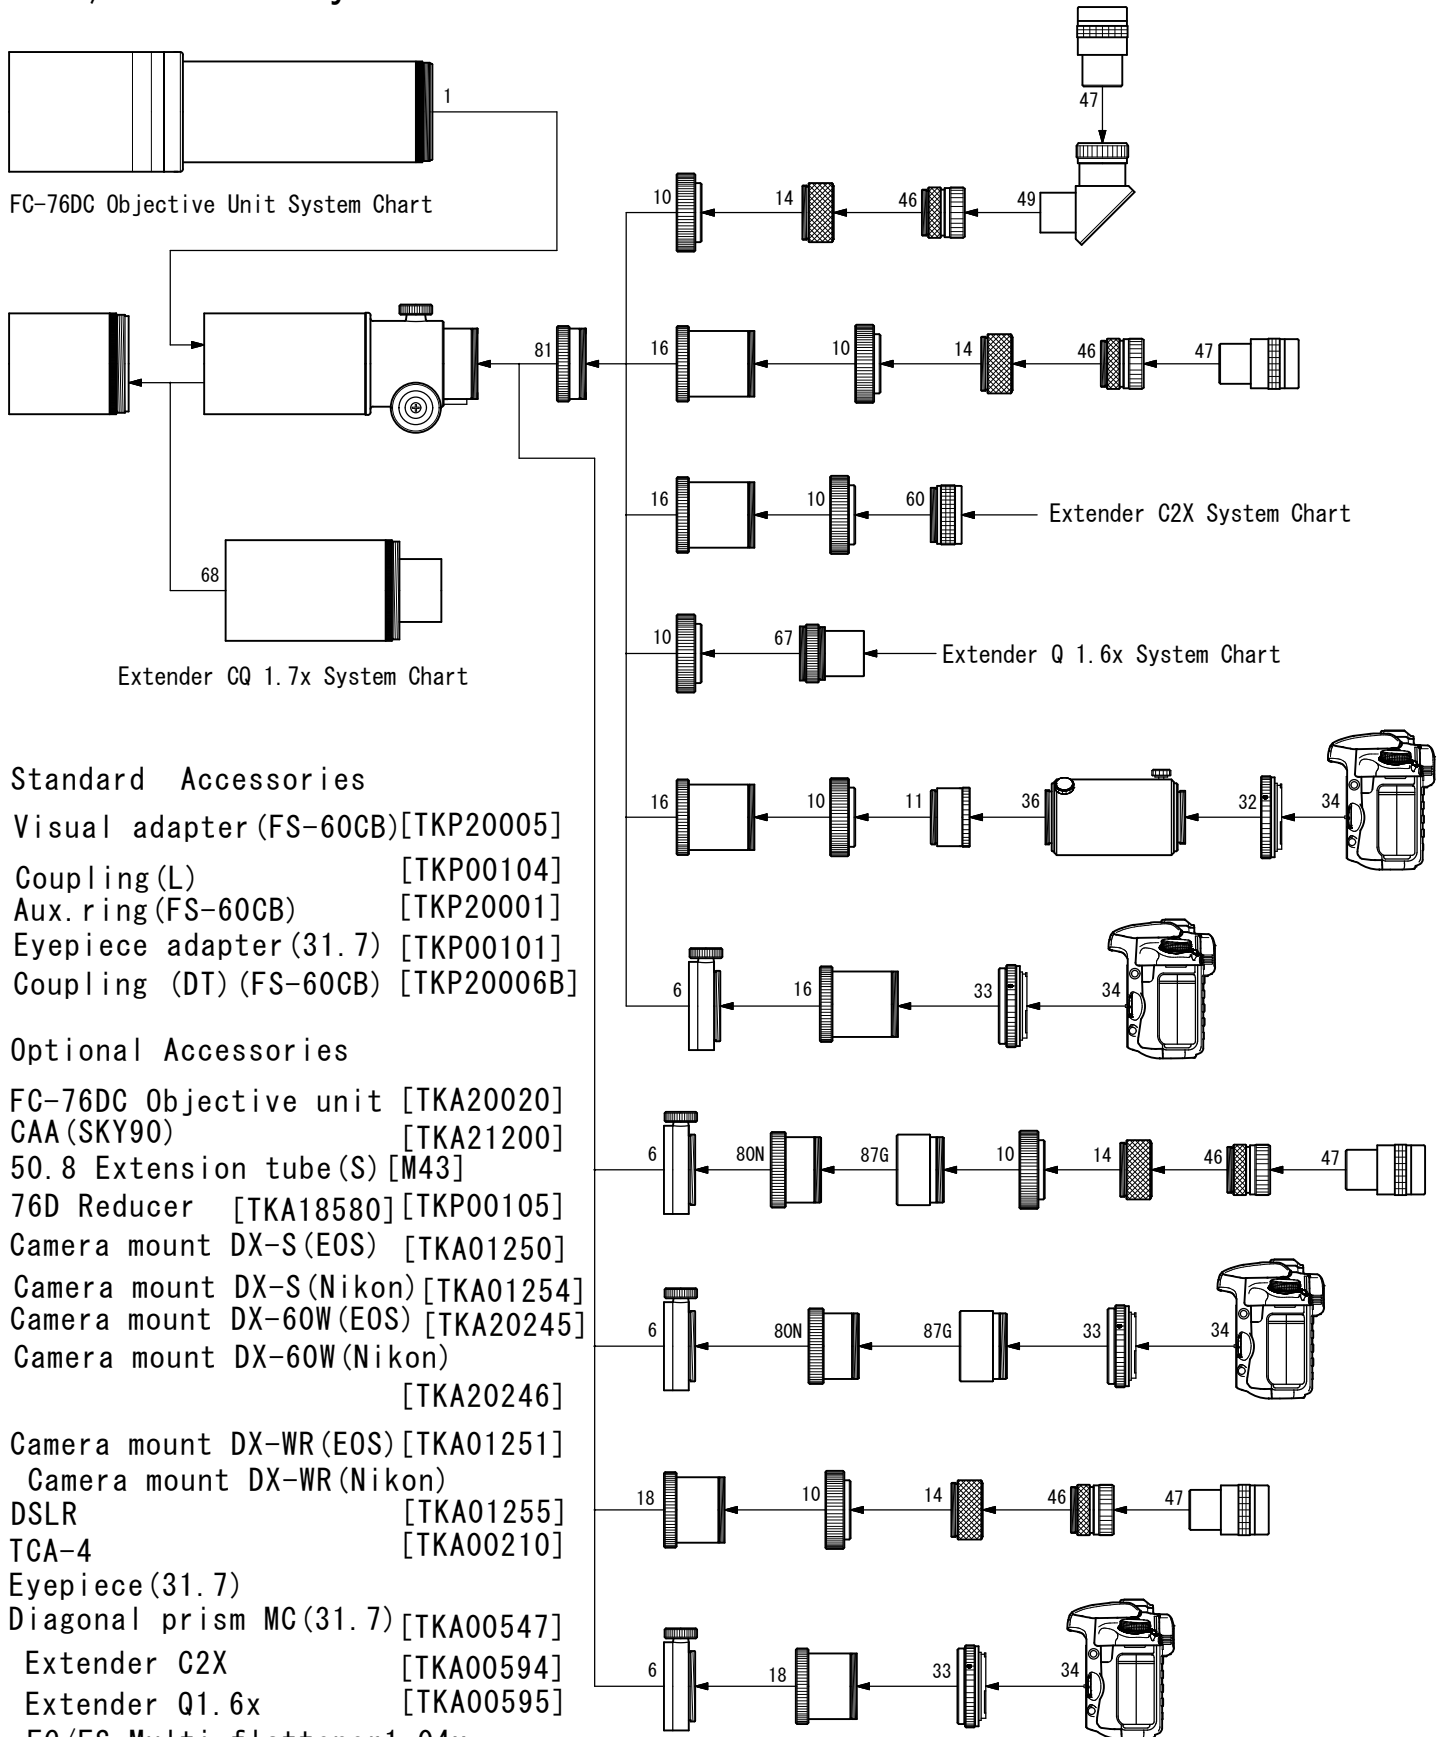

FS-60CB

Photo/Visual System Chart

▼ Standard Accessories

- 10. Visual adapter (FS-60CB) [TKP20005]
- 14. Coupling (L) [TKP00104]
- 16. Aux. ring (FS-60CB) [TKP20001]
- 46. Eyepiece adapter (31.7) [TKP00101]
- 81. Coupling (DT) (FS-60CB) [TKP20006B]

▼ Optional Accessories

- 1. FC-76DC Objective unit [TKA20020]
- 6. CAA (SKY90) [TKA21200]
- 11. 50.8 Extension tube (S) [M43]
- 18. 76D Reducer [TKA18580] [TKP00105]
- 32. Camera mount DX-S (EOS) [TKA01250]
Camera mount DX-S (Nikon) [TKA01254]
- 33. Camera mount DX-60W (EOS) [TKA20245]
Camera mount DX-60W (Nikon) [TKA20246]
- 33G. Camera mount DX-WR (EOS) [TKA01251]
Camera mount DX-WR (Nikon)
- 34. DSLR [TKA01255]
- 36. TCA-4 [TKA00210]
- 47. Eyepiece (31.7)
- 49. Diagonal prism MC (31.7) [TKA00547]
- 60. Extender C2X [TKA00594]
- 67. Extender Q1.6x [TKA00595]
- 80N. FC/FS Multi flattener 1.04x
- 87G. Multi CA ring 60C [TKA00582] [TKA20203]

TAKAHASHI