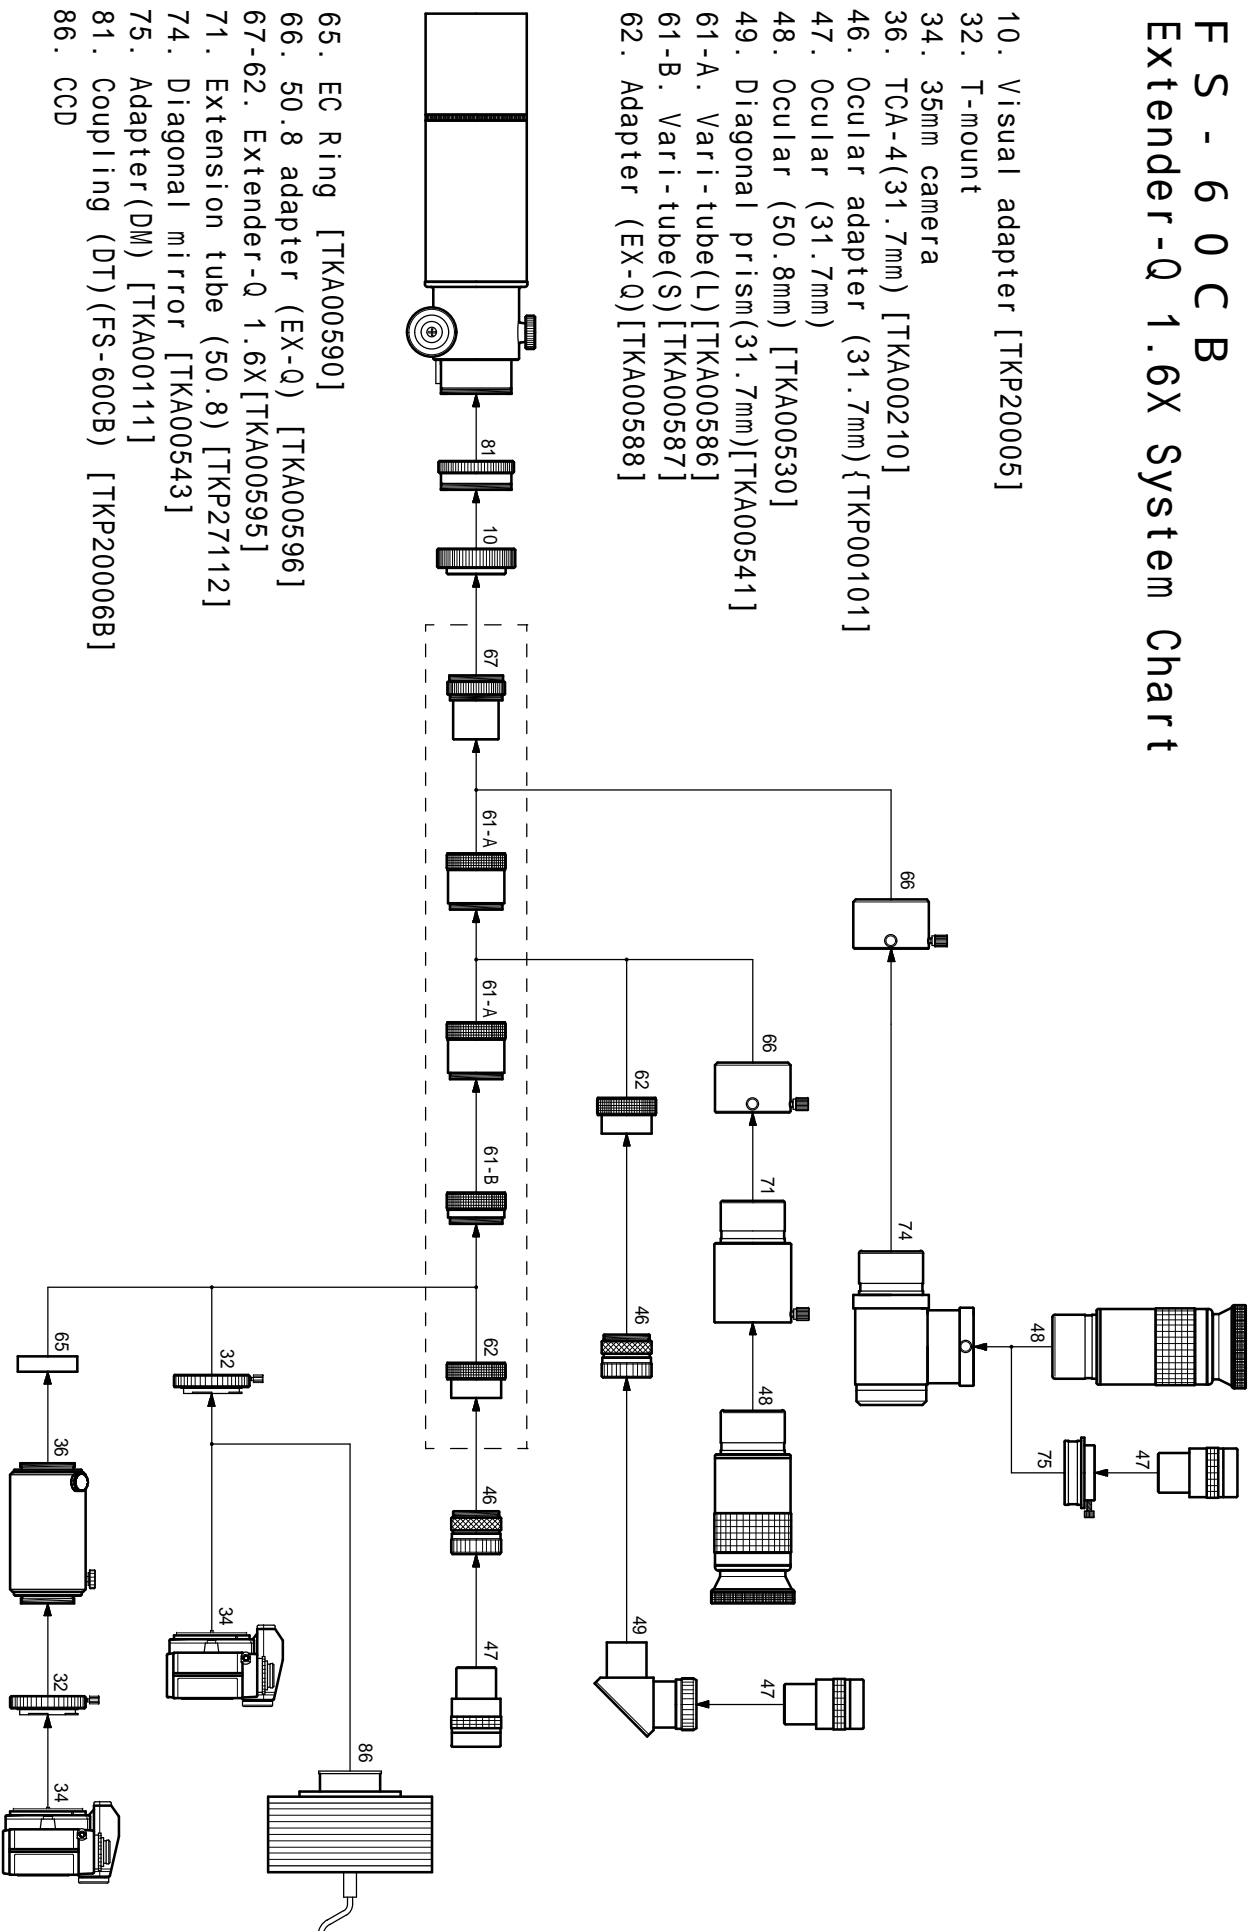

# FS - 60CB Extender-Q 1.6X System Chart

- 10. Visual adapter [TKP20005]
- 32. T-mount
- 34. 35mm camera
- 36. TCA-4(31.7mm) [TKA00210]
- 46. Ocular adapter (31.7mm) [TKP00101]
- 47. Ocular (31.7mm)
- 48. Ocular (50.8mm) [TKA00530]
- 49. Diagonal prism(31.7mm)[TKA00541]
- 61-A. Vari-tube(L) [TKA00586]
- 61-B. Vari-tube(S) [TKA00587]
- 62. Adapter (EX-Q) [TKA00588]

- 65. EC Ring [TKA00590]
- 66. 50.8 adapter (EX-Q) [TKA00596]
- 67-62. Extender-Q 1.6X [TKA00595]
- 71. Extension tube (50.8) [TKP27112]
- 74. Diagonal mirror [TKA00543]
- 75. Adapter(DM) [TKA00111]
- 81. Coupling (DT) (FS-60CB) [TKP20006B]
- 86. CCD