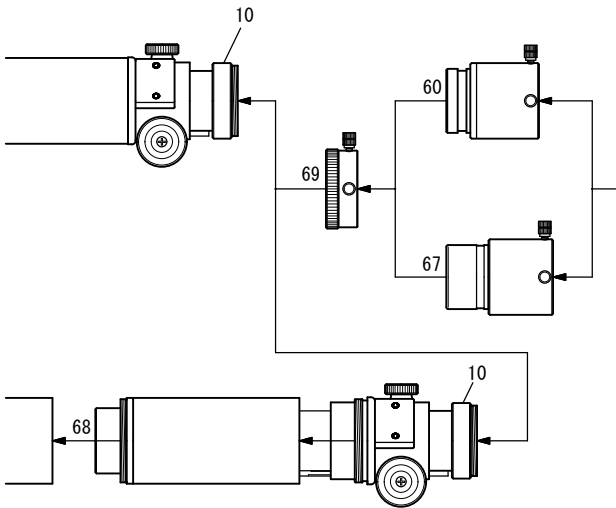

FOA-60

Extender Q 1.6x(50.8) System Chart

Extender ED 1.5x System Chart

▼ Standard Accessories

- 10. F-50.8 AD Ring(FOA-60) [TKP28001]
- 13. 50.8 Sleeve [TKP00113]
- 14S. Coupling (S) [TKP00103]
- 46. 31.7 Eyepiece adapter [TKP00101]
- 69. 50.8 adapter(SKY90) [TKP35110]
- 71L. Extension Tube (50.8) [TKP31112]

▼ Optional Accessories

- 27. 4-Turret Eyepiece Holder 31.7D [KA00404]
- 32. T-Mount DX-S(EOS) [TKA01250]
- T-mount DX-S(Nikon) [TKA01254]
- 33G. T-mount DX-WR(EOS) [TKA01251]
- T-mount DX-WR(Nikon) [TKA01255]
- 34. DSLR

- 35. CA-35 (50.8) [TKA31201]
- 36. TCA-4 [TKA00210]
- 47. 31.7 Eyepiece
- 48. 50.8 Eyepiece
- 60. Extender Q 1.6x(50.8) [TKA36595]
- 66. 31.7 2x Barlow Lens [TKA00597]
- 67. Extender ED 1.5x [TKA37595]
- 68. Extender 1.7XR [TKA28595]
- 71S. 50.8 Extension Tube S [TKA00105]
- 74. 50.8 Diagonal Mirror [TKA00543]
- 75. Adapter DM(31.7) [TKA00111]