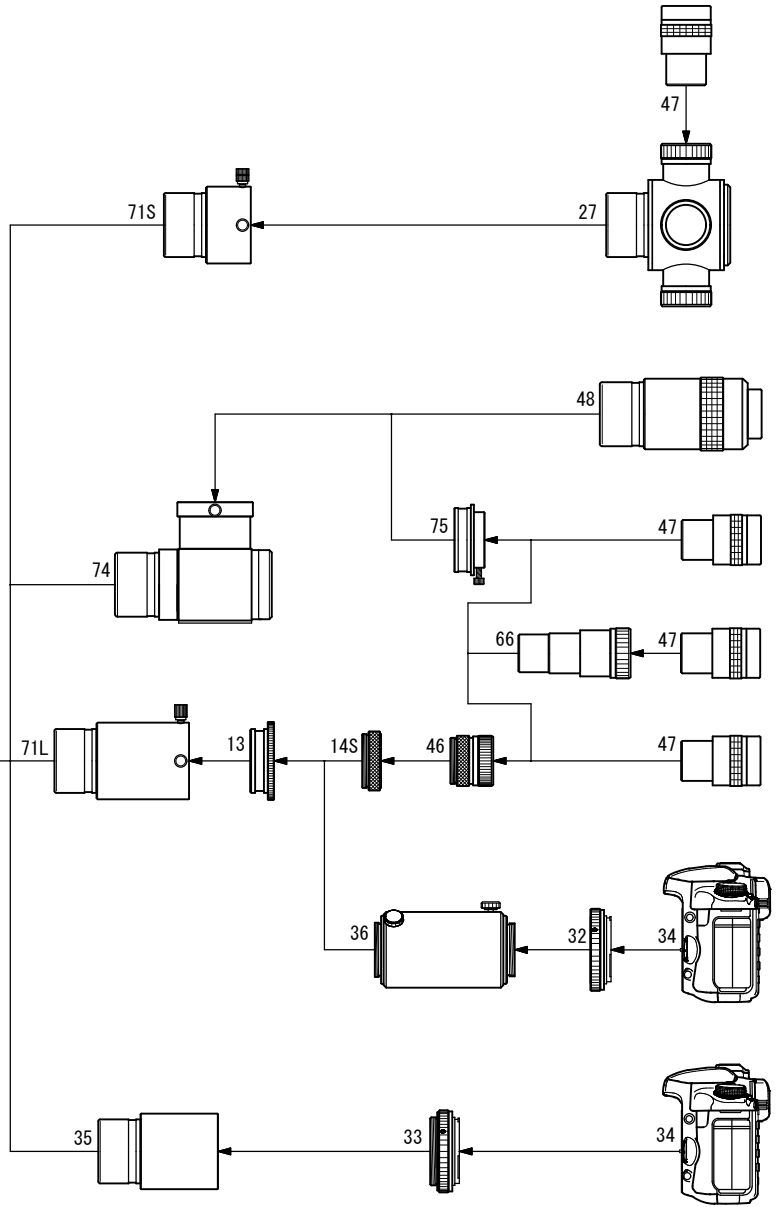

FOA-60

Extender Q 1.6x(50.8) System Chart

Extender ED 1.5x System Chart

▼ Standard Accessories

- 10. F-50.8 AD Ring(FOA-60) [TKP28001]
- 13. 50.8 Sleeve [TKP00113]
- 14S. Coupling (S) [TKP00103]
- 46. 31.7 Eyepiece adapter [TKP00101]
- 69. 50.8 adapter(SKY90) [TKP35110]
- 71L. Extension Tube (50.8) [TKP31112]

▼ Optional Accessories

- 27. 4-Turret Eyepiece Holder 31.7D [KA00404]
- 32. T-Mount DX-S(EOS) [TKA01250]
- T-mount DX-S(Nikon) [TKA01254]
- 33G. T-mount DX-WR(EOS) [TKA01251]
- T-mount DX-WR(Nikon) [TKA01255]
- 34. DSLR

- 35. CA-35 (50.8) [TKA31201]
- 36. TCA-4 [TKA00210]
- 47. 31.7 Eyepiece
- 48. 50.8 Eyepiece
- 60. Extender Q 1.6x(50.8) [TKA36595]
- 66. 31.7 2x Barlow Lens [TKA00597]
- 67. Extender ED 1.5x [TKA37595]
- 68. Extender 1.7XR [TKA28595]
- 71S. 50.8 Extension Tube S [TKA00105]
- 74. 50.8 Diagonal Mirror [TKA00543]
- 75. Adapter DM(31.7) [TKA00111]

TAKAHASHI