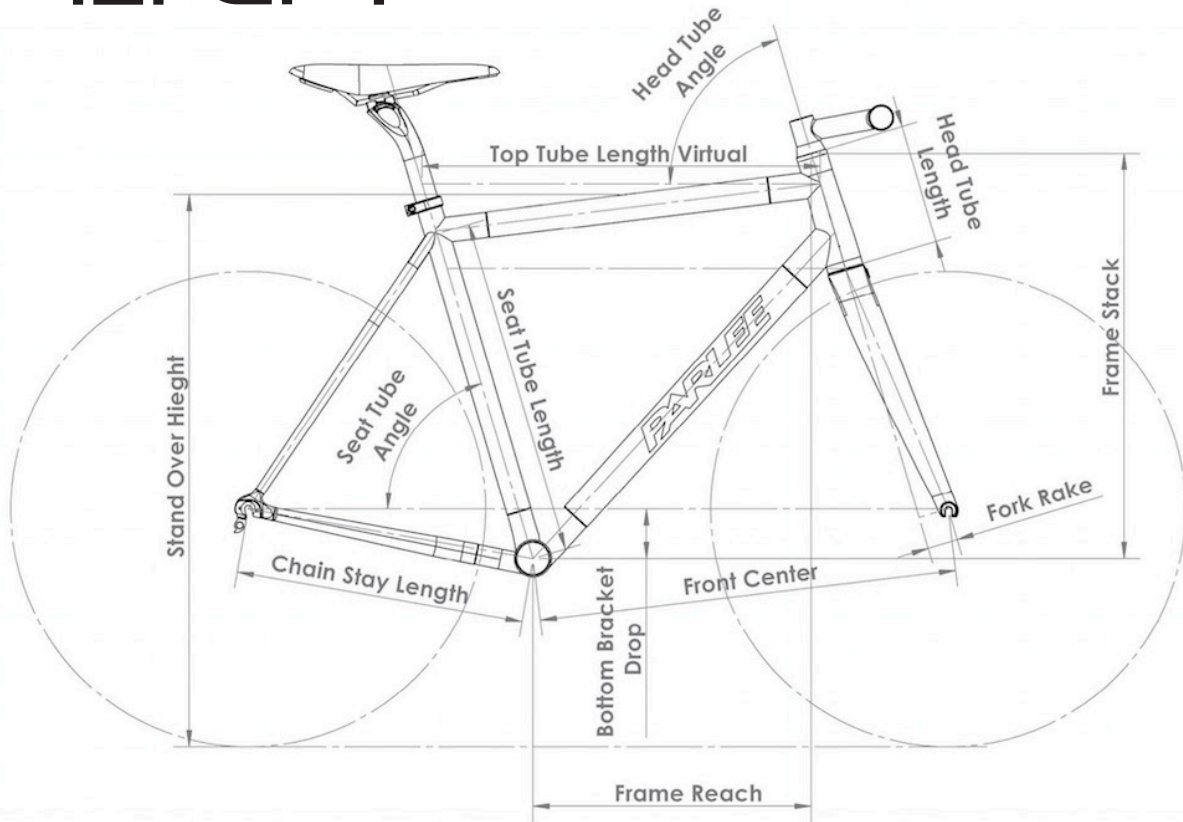

ALTUM

	XS			S			M			ML			L			XL		
Seat Tube (C-C)	43.4			45.5			47.2			49.2			50.6			52.0		
Top Tube Length (virtual)	51.0			52.5			54.5			56.0			57.5			59.5		
Head Angle	71.5			72.5			73			73.5			73.5			73.5		
Seat Tube Angle	74.5			74			73.5			73			73			72.5		
Chainstay Length	41			41			41			41			41			41		
Bottom Bracket Drop	7			7			7			7			7			7		
Fork Rake	4.3			4.3			4.3			4.3			4.3			4.3		
Standover Height	73.7			75.2			76.9			78.7			80.2			82.3		
Head Tube Length	11.8			13.9			15.6			17.3			18.9			21.2		
Front Center	56.5			56.7			57.8			58.3			59.8			60.2		
Wheelbase	96.4			96.7			97.8			98.3			99.8			100.2		
*Flex Fit Top Cap Sizing	XS Short	XS Mid	XS Tall	S Short	S Mid	S Tall	M Short	M Mid	M Tall	ML Short	ML Mid	ML Tall	L Short	L Mid	L Tall	XL Short	XL Mid	XL Tall
Stack	528	534	544	551	557	567	569	575	585	587	593	603	602	609	618	623	631	641
Reach	362	360	357	367	364	361	376	374	371	381	379	376	391	389	386	399	397	394

*Flex Fit Stack and Reach are measured with integrated topcap