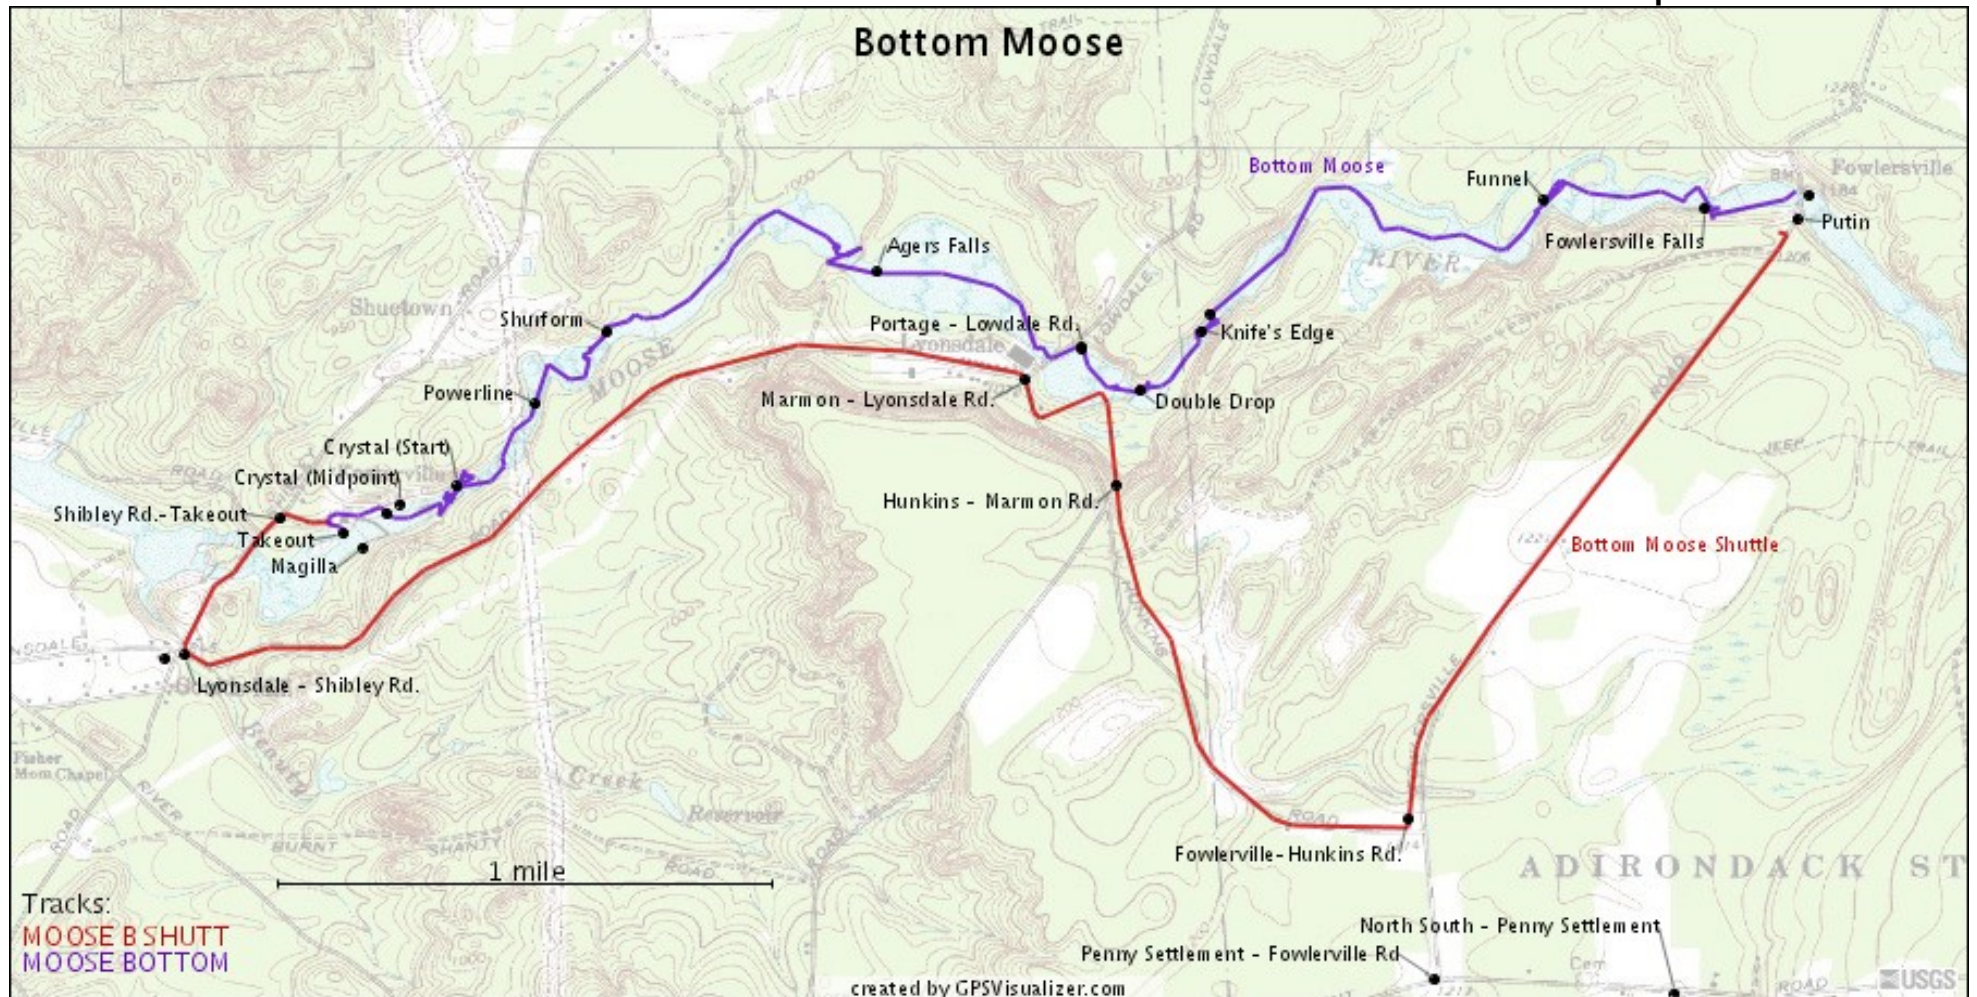

# Moose River Sections with **good viewing points** – not to scale

# Bottom Moose River - map to scale

www.MountainmanOutdoors.com  
2855 Rt 28 Old Forge, NY  
315-369-6672, x1  
9a-6p Eastern

Map by Matt Muir at American Whitewater page for Bottom Moose: <http://www.americanwhitewater.org/content/Photo/detail/photoid/16948/size/big/>