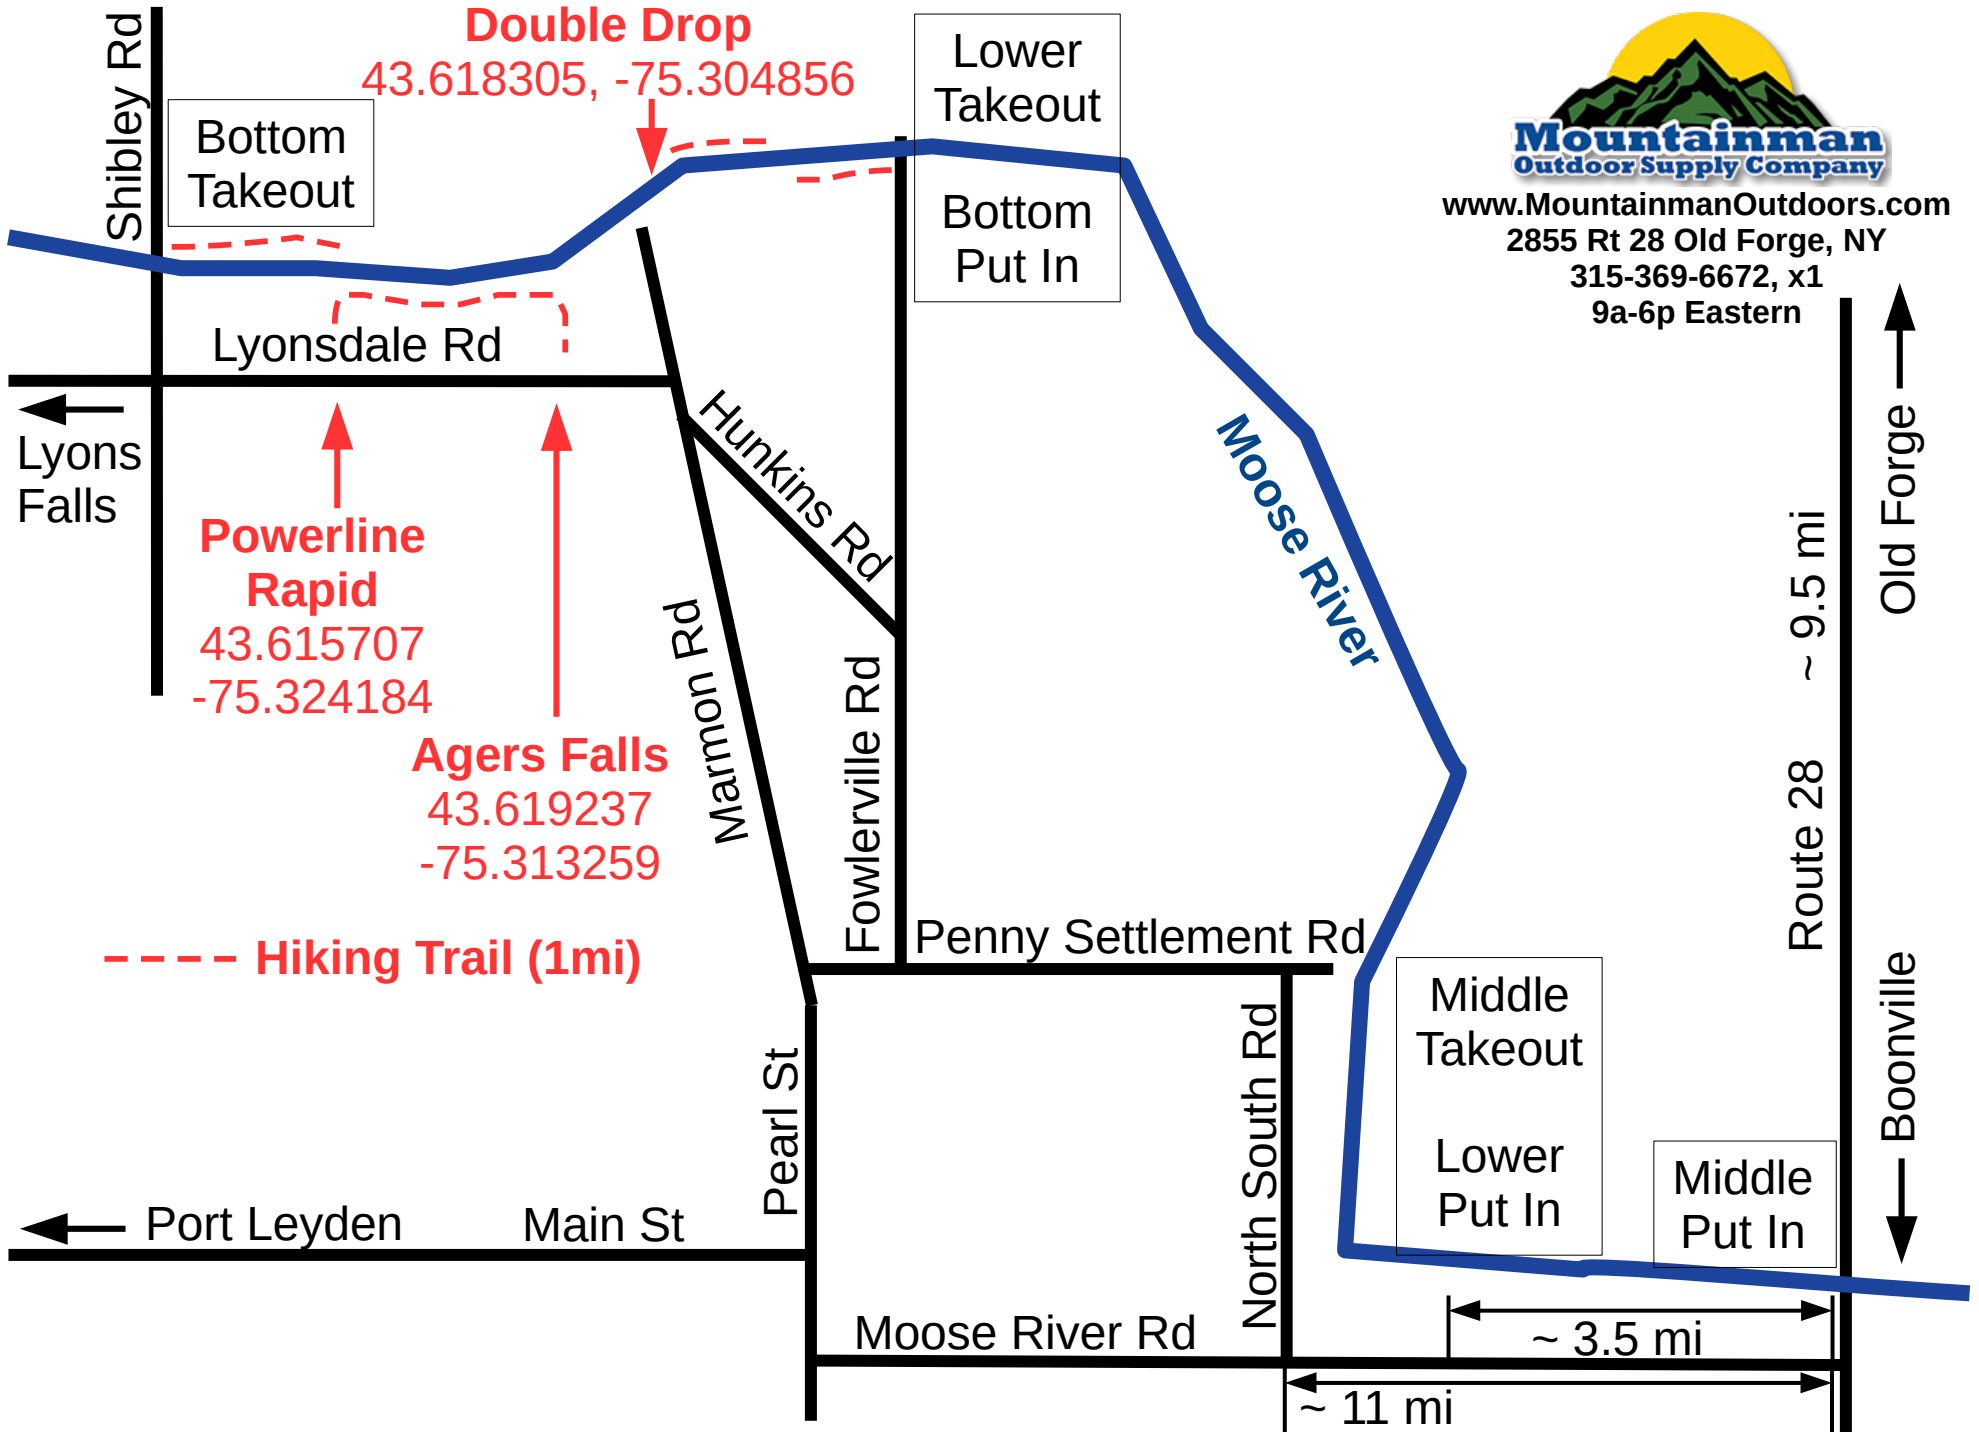

# Moose River Sections with **good viewing points** – not to scale

# Bottom Moose River - map to scale

www.MountainmanOutdoors.com  
2855 Rt 28 Old Forge, NY  
315-369-6672, x1  
9a-6p Eastern

Map by Matt Muir at American Whitewater page for Bottom Moose: <http://www.americanwhitewater.org/content/Photo/detail/photoid/16948/size/big/>