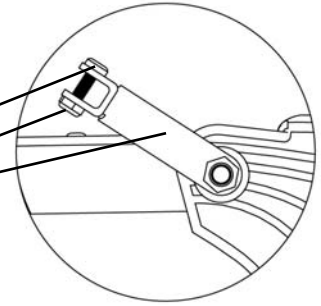

EASY LOCK RUDDER PARTS GUIDE

HOBIE BRAVO

Complete Bravo EZ LOC
Rudder Assembly
90312000

Mainsheet Bracket Assembly
10/32x3/4 Screw 8030981
10-32 Nylock Nut 8050211
Mainsheet Attachment Bracket 90700201

TLR Extension Hinge 10532031
1/4-20x1.25 Screw 8032061
1/2-20 Nylock Nut 8050101
Yoke Tiller Connector 80181001
End Cap 90560041
1/4-20 x 1.25 Screw 8031191
1/4x1/2 Washer 8080561

Tiller Extension Assembly 90550011
Foam Grip 3206
Bravo Tiller Arm 90382011

Upper Bolt 8040391
Lower Bolt 8040321
5/16-18 Nut 8050331
5/16x3/4 Washer 8080671

Retainer Clip 90880231
3/16 Shock Cord (10") RS316BLK
Detent Plunger 20492021

Easy Lock Rudder Housing
50313001

Detent Rudder Blade
20491000

TILLER TO RUDDER ATTACHEMENT

Semi Tube Rivet 50313301

Rudder Linkage 50313201

NEW STYLE PINTLES

Upper Pintle 90880211
Lower Pintle 90880221
Screws 8030411