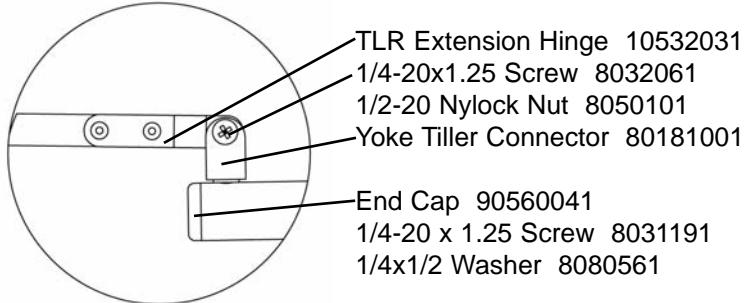

EASY LOCK RUDDER PARTS GUIDE

HOBIE BRAVO

Complete Bravo EZ LOC
Rudder Assembly
90312000

Mainsheet Bracket Assembly
10/32x3/4 Screw 8030981
10-32 Nylock Nut 8050211
Mainsheet Attachment Bracket 90700201

TLR Extension Hinge 10532031
1/4-20x1.25 Screw 8032061
1/2-20 Nylock Nut 8050101
Yoke Tiller Connector 80181001
End Cap 90560041
1/4-20 x 1.25 Screw 8031191
1/4x1/2 Washer 8080561

Tiller Extension Assembly 90550011
Foam Grip 3206
Bravo Tiller Arm 90382011

Upper Bolt 8040391
Lower Bolt 8040321
5/16-18 Nut 8050331
5/16x3/4 Washer 8080671

Retainer Clip 90880231
3/16 Shock Cord (10") RS316BLK
Detent Plunger 20492021

Easy Lock Rudder Housing
50313001

Detent Rudder Blade
20491000

TILLER TO RUDDER ATTACHEMENT

Semi Tube Rivet 50313301

Rudder Linkage 50313201

NEW STYLE PINTLES

Upper Pintle 90880211
Lower Pintle 90880221
Screws 8030411