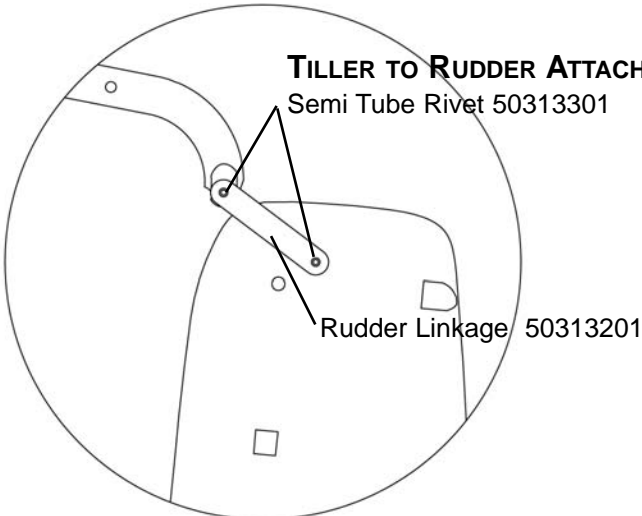

EASY LOCK RUDDER PARTS GUIDE

HOBIE BRAVO

Complete Bravo EZ LOC
Rudder Assembly
90312000

Mainsheet Bracket Assembly
10/32x3/4 Screw 8030981
10-32 Nylock Nut 8050211
Mainsheet Attachment Bracket 90700201

TLR Extension Hinge 10532031
1/4-20x1.25 Screw 8032061
1/2-20 Nylock Nut 8050101
Yoke Tiller Connector 80181001
End Cap 90560041
1/4-20 x 1.25 Screw 8031191
1/4x1/2 Washer 8080561

Tiller Extension Assembly 90550011
Foam Grip 3206
Bravo Tiller Arm 90382011

Upper Bolt 8040391
Lower Bolt 8040321
5/16-18 Nut 8050331
5/16x3/4 Washer 8080671

Retainer Clip 90880231
3/16 Shock Cord (10") RS316BLK
Detent Plunger 20492021

Easy Lock Rudder Housing
50313001

Detent Rudder Blade
20491000

TILLER TO RUDDER ATTACHEMENT

Semi Tube Rivet 50313301

Rudder Linkage 50313201

NEW STYLE PINTLES

Upper Pintle 90880211
Lower Pintle 90880221
Screws 8030411