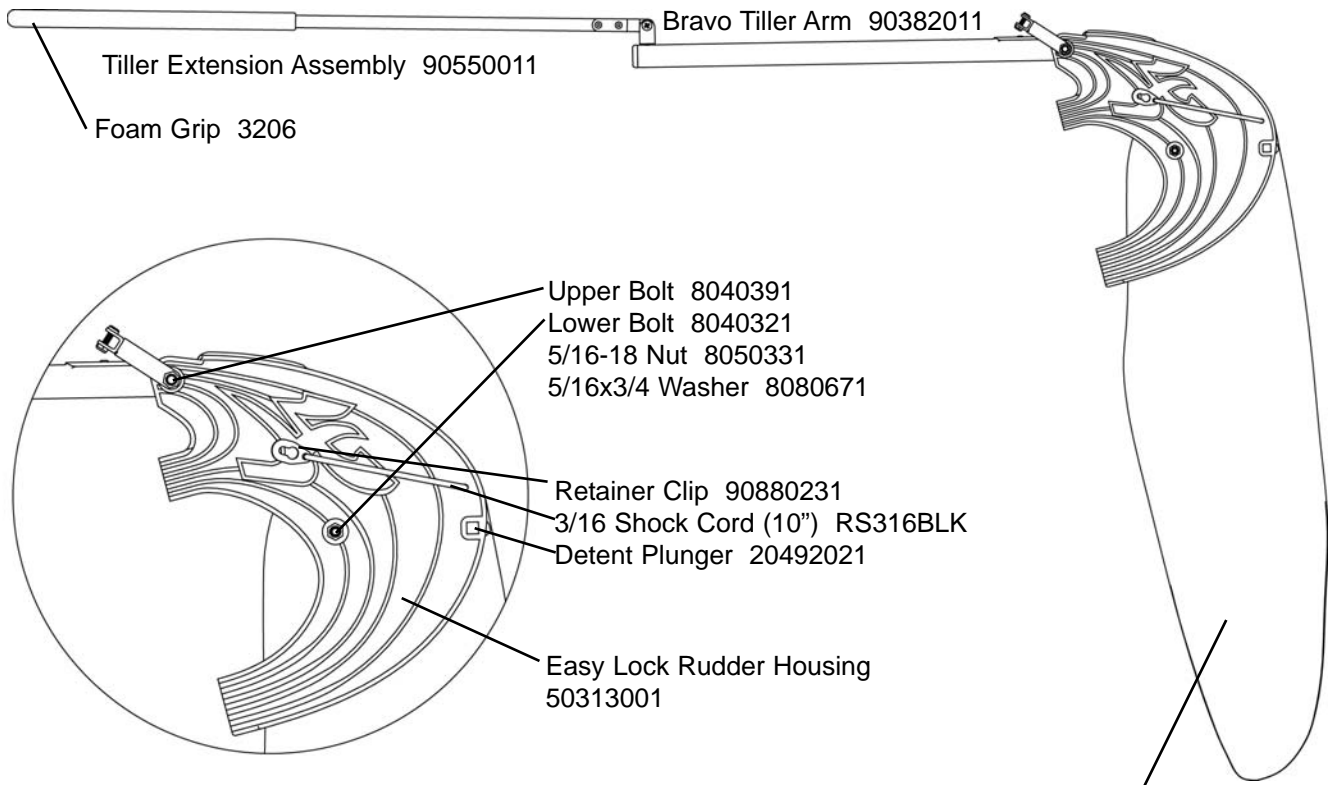

EASY LOCK RUDDER PARTS GUIDE

HOBIE BRAVO

Complete Bravo EZ LOC
Rudder Assembly
90312000

Mainsheet Bracket Assembly
10/32x3/4 Screw 8030981
10-32 Nylock Nut 8050211
Mainsheet Attachment Bracket 90700201

TLR Extension Hinge 10532031
1/4-20x1.25 Screw 8032061
1/2-20 Nylock Nut 8050101
Yoke Tiller Connector 80181001
End Cap 90560041
1/4-20 x 1.25 Screw 8031191
1/4x1/2 Washer 8080561

Tiller Extension Assembly 90550011
Foam Grip 3206
Bravo Tiller Arm 90382011

Upper Bolt 8040391
Lower Bolt 8040321
5/16-18 Nut 8050331
5/16x3/4 Washer 8080671

Retainer Clip 90880231
3/16 Shock Cord (10") RS316BLK
Detent Plunger 20492021

Easy Lock Rudder Housing
50313001

Detent Rudder Blade
20491000

TILLER TO RUDDER ATTACHEMENT

Semi Tube Rivet 50313301

Rudder Linkage 50313201

NEW STYLE PINTLES

Upper Pintle 90880211
Lower Pintle 90880221
Screws 8030411