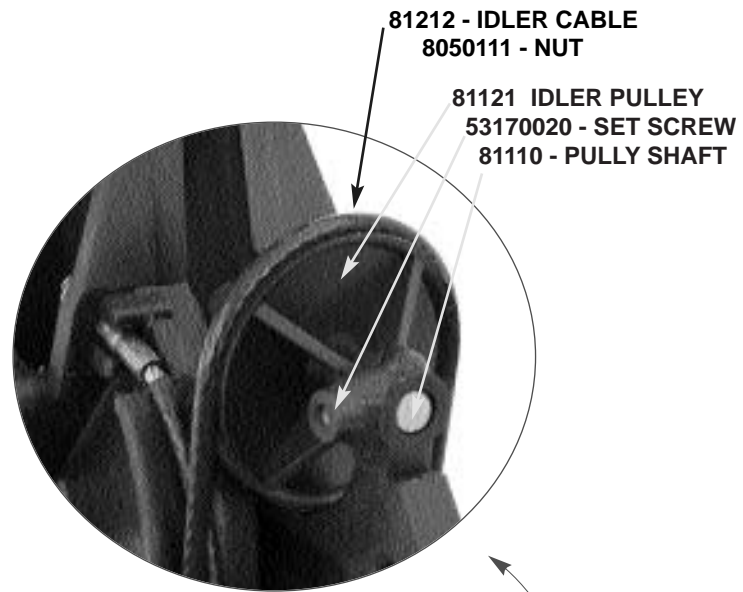

80010 MIRAGE DRIVE

80010 -
Mirage Drive
Complete

81236 - PEDAL ADJ. ASSY.
INCLUDES (ONE EACH) PLASTIC
HANDLE, PIN, SCREW, ALLEN
WRENCH & INSTRUCTIONS.

81171 - DRUM →

8050111 - NUT →
81201 - CHAIN ASSY. →

81180 - SPINE →

81080 - SPROCKET SHAFT →
53170020 - SET SCREW

81190 - SAIL →

81050 - OUTHAUL BLOCK
8020041 - CLEVIS PIN
10860000 - LOCK RING
81055 - SPROCKET GUARD FWD
8031450 - SCREW

OTHER PARTS NOT LISTED:

- 81220 - PEDAL LEFT
- 81225 - PEDAL RIGHT
- 81223 - PEDAL STRAP
- (MAST) 81100 - CRANK ARM LEFT BLOCK
- 81105 - CRANK ARM RIGHT
- 81090 - DRUM SHAFT

PARTS FOR OLDER DRIVES:

- 81130 - SPROCKET (METAL)
- 81420 - SPROCKET GUARD
- 8060111 - COTTER KEY
- 81040 - OUTHAUL
- 8020061 - CLEVIS PIN
- 10860000 - LOCK RING
- 81211 - IDLER CABLE (CAST PULLY)
- 81150 - DRUM BUSHING
- 81340 - SPROCKET BUSHING