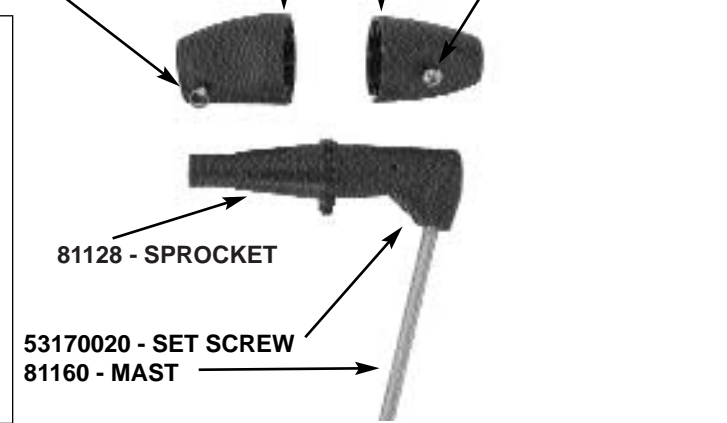

80010 MIRAGE DRIVE

80010 -
Mirage Drive
Complete

81236 - PEDAL ADJ. ASSY.
INCLUDES (ONE EACH) PLASTIC
HANDLE, PIN, SCREW, ALLEN
WRENCH & INSTRUCTIONS.

81171 - DRUM →

8050111 - NUT →
81201 - CHAIN ASSY. →

81180 - SPINE →

81080 - SPROCKET SHAFT →
53170020 - SET SCREW

81190 - SAIL →

81050 - OUTHAUL BLOCK
8020041 - CLEVIS PIN
10860000 - LOCK RING
81055 - SPROCKET GUARD FWD
8031450 - SCREW

OTHER PARTS NOT LISTED:

- 81220 - PEDAL LEFT
- 81225 - PEDAL RIGHT
- 81223 - PEDAL STRAP
- (MAST) 81100 - CRANK ARM LEFT BLOCK
- 81105 - CRANK ARM RIGHT
- 81090 - DRUM SHAFT

PARTS FOR OLDER DRIVES:

- 81130 - SPROCKET (METAL)
- 81420 - SPROCKET GUARD
- 8060111 - COTTER KEY
- 81040 - OUTHAUL
- 8020061 - CLEVIS PIN
- 10860000 - LOCK RING
- 81211 - IDLER CABLE (CAST PULLY)
- 81150 - DRUM BUSHING
- 81340 - SPROCKET BUSHING