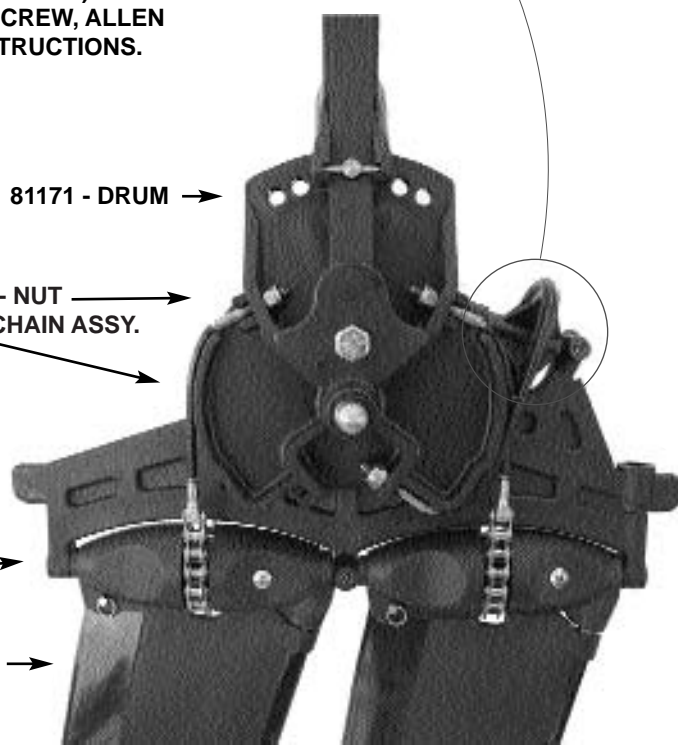

80010 MIRAGE DRIVE

80010 -
Mirage Drive
Complete

81236 - PEDAL ADJ. ASSY.
INCLUDES (ONE EACH) PLASTIC
HANDLE, PIN, SCREW, ALLEN
WRENCH & INSTRUCTIONS.

81171 - DRUM →

8050111 - NUT →
81201 - CHAIN ASSY. →

81180 - SPINE →

81080 - SPROCKET SHAFT →
53170020 - SET SCREW

81190 - SAIL →

81050 - OUTHAUL BLOCK
8020041 - CLEVIS PIN
10860000 - LOCK RING
81055 - SPROCKET GUARD FWD
8031450 - SCREW

OTHER PARTS NOT LISTED:

- 81220 - PEDAL LEFT
- 81225 - PEDAL RIGHT
- 81223 - PEDAL STRAP
- (MAST) 81100 - CRANK ARM LEFT BLOCK
- 81105 - CRANK ARM RIGHT
- 81090 - DRUM SHAFT

PARTS FOR OLDER DRIVES:

- 81130 - SPROCKET (METAL)
- 81420 - SPROCKET GUARD
- 8060111 - COTTER KEY
- 81040 - OUTHAUL
- 8020061 - CLEVIS PIN
- 10860000 - LOCK RING
- 81211 - IDLER CABLE (CAST PULLY)
- 81150 - DRUM BUSHING
- 81340 - SPROCKET BUSHING