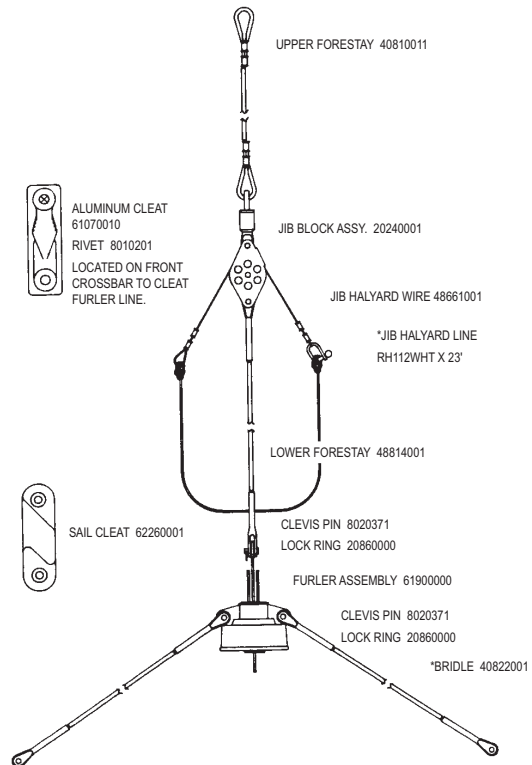

## H2O MIRACLE SHROUDS AND TRAPEZE

## H2O MIRACLE TRAMPOLINE

(Does not include lace line or hiking straps)  
 BLACK MESH 40970055  
 TEAL MESH 40970056  
 BLUE MESH 40970057  
 TURQ MESH 40970058

SEE REAR CROSS BAR FOR LACING EYELETS

## H2O MIRACLE JIB FURLING KIT

COMPLETE FURLING KIT 48921001

\* = (Shown as replacement part, Not included in kit)