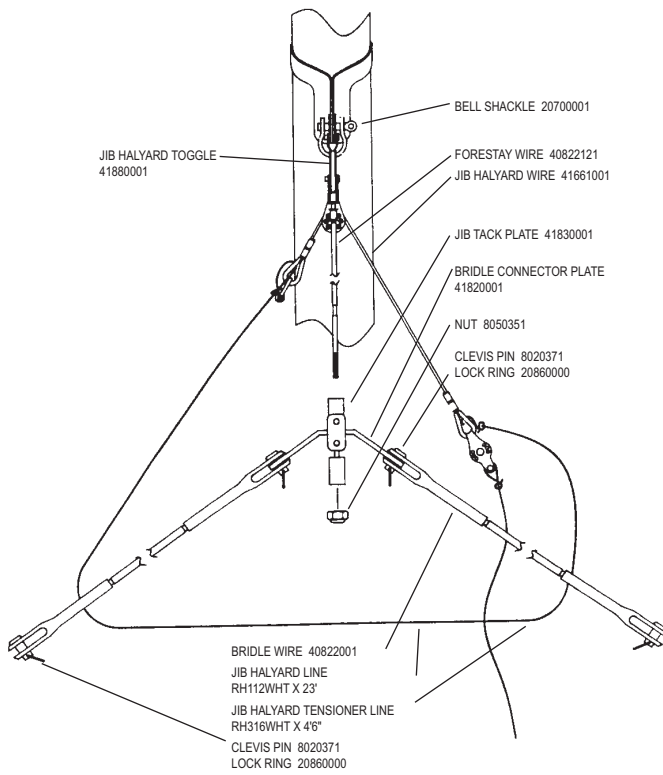

H2O MIRACLE FORESTAY AND JIB HALYARD