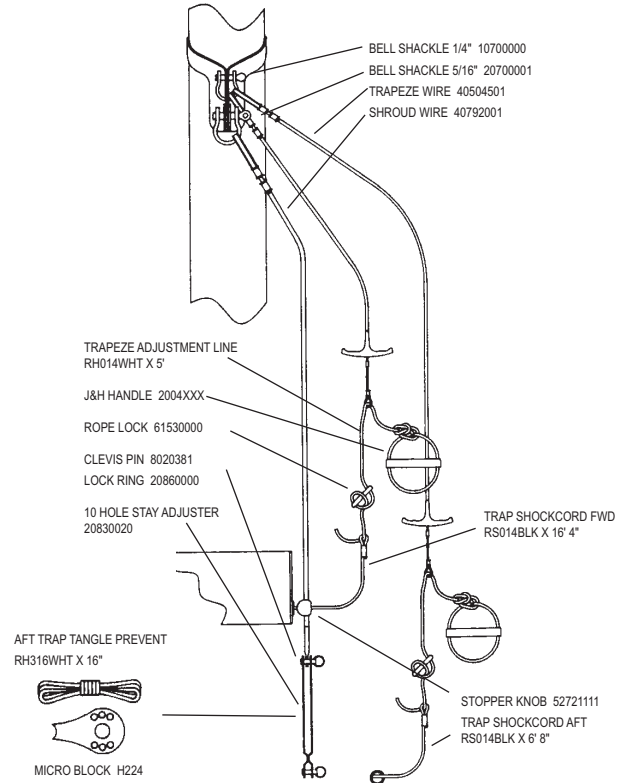

## H2O MIRACLE MAST ROTATION CONTROLS

**Hobie**

To order from your nearest Hobie Cat dealer  
 U.S.A. [hobiecat.com](http://hobiecat.com) 1-800-HOBIE-49  
 Australasia [hobiecat.com.au](http://hobiecat.com.au) 1-800-4-Hobie

## H2O MIRACLE SHROUDS AND TRAPEZE