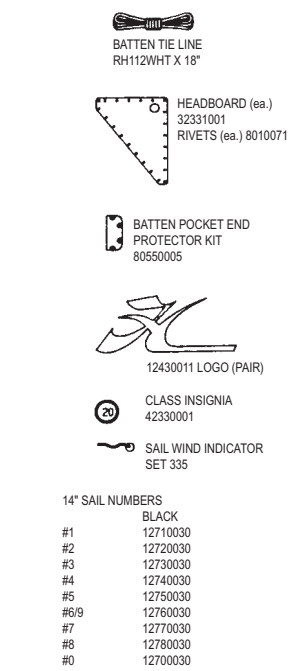

H2O MIRACLE MAIN SAIL AND BATTENS