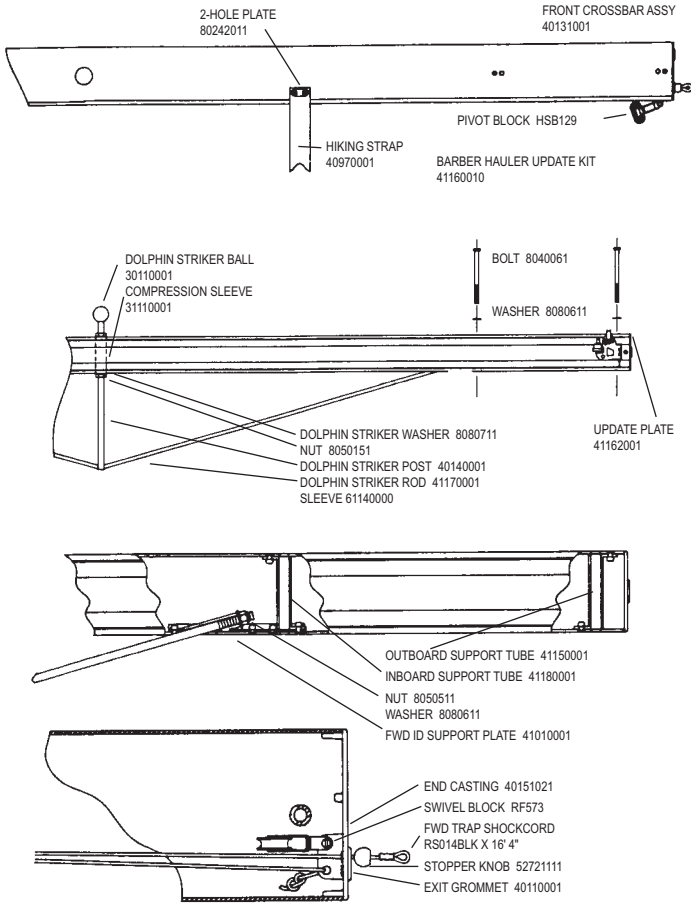

H2O MIRACLE FRONT CROSSBAR