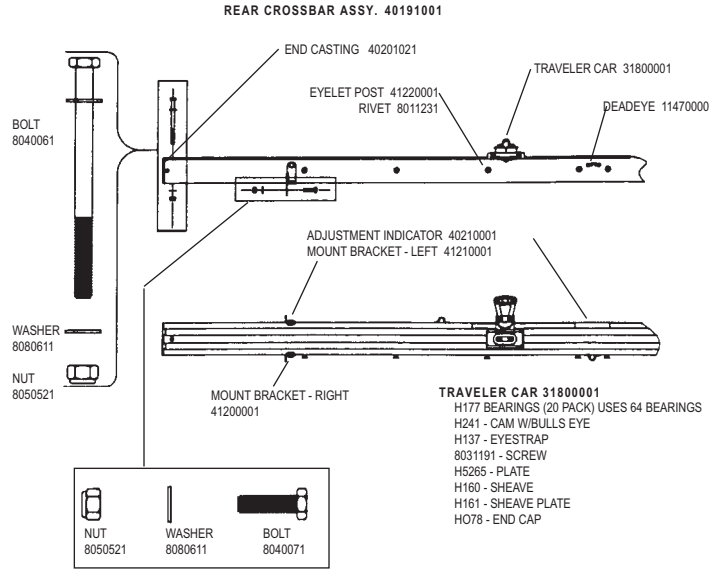

H2O MIRACLE REAR CROSSBAR