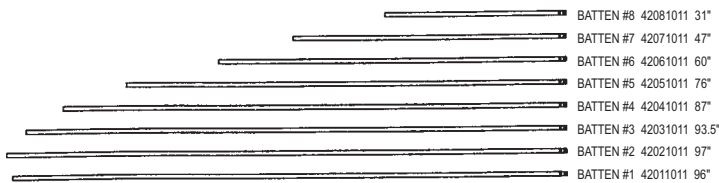

MAIN SAIL-SEE SAIL CHART
40991XXX PAGE 21