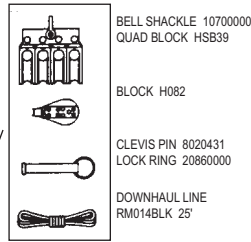

MAIN SAIL-SEE SAIL CHART
40991XXX PAGE 21