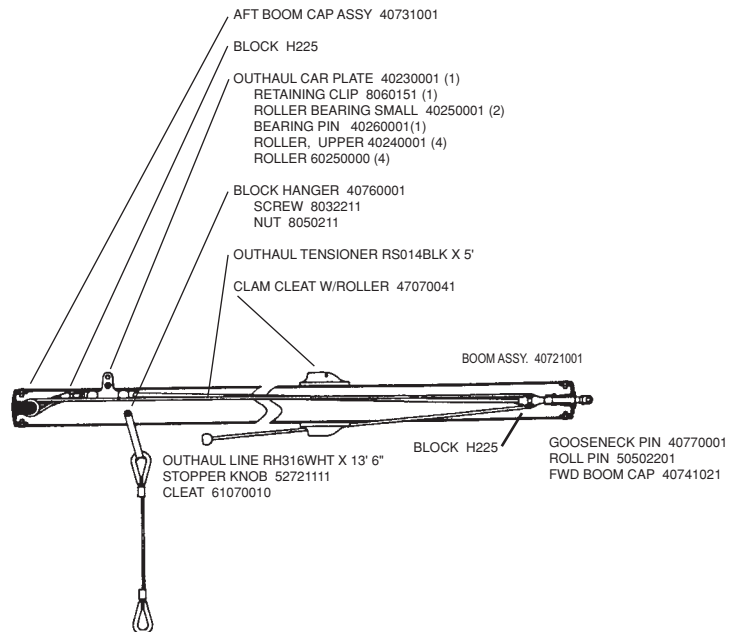

H2O MIRACLE BOOM