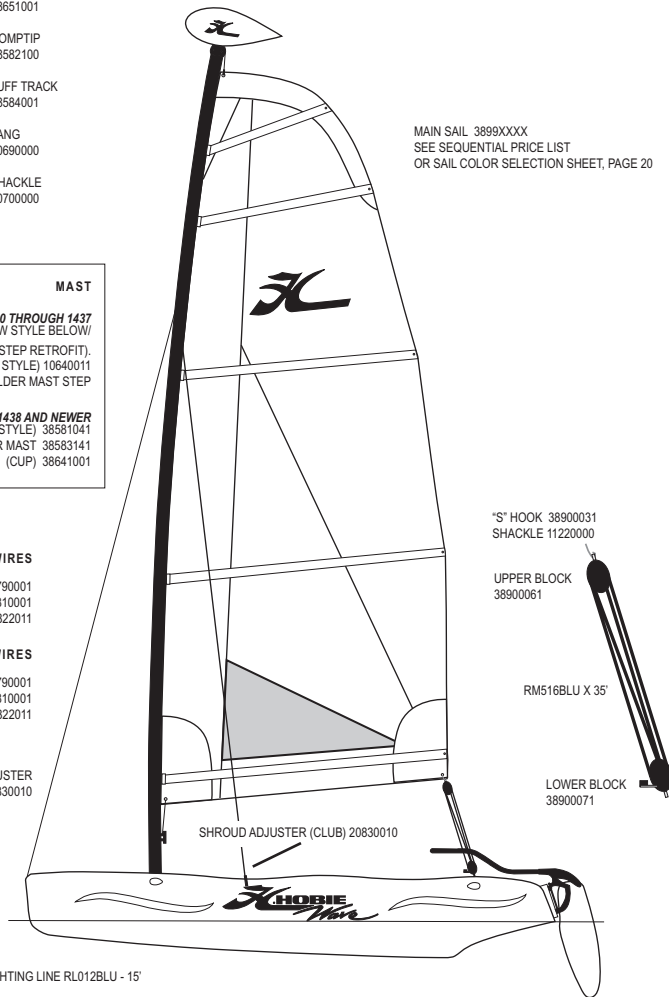

- "S" HOOK 38900031
- SHACKLE 11220000

- UPPER BLOCK 38900061

RM516BLU X 35'

- LOWER BLOCK 38900071

REPLACEMENT HULL (W/O GRAPHICS)

- **STANDARD WAVE**
- PORT/LEFT 38010001
- STARBOARD/RIGHT 38020001

- **CLUB WAVE**
- PORT/LEFT 39010001
- STARBOARD/RIGHT 39020001

- **DECAL- (2002-2004)**
- 12450131 CURL TURQ STBD
- 12451031 DIAMOND TURQ
- 12452141 WAVE SM TURQ
- 12450121 CURL TURQ PORT

MAST STEP PARTS

RUDDER ASSEMBLY

* = SUB ASSEMBLY PART / INCLUDED WITH CASTING