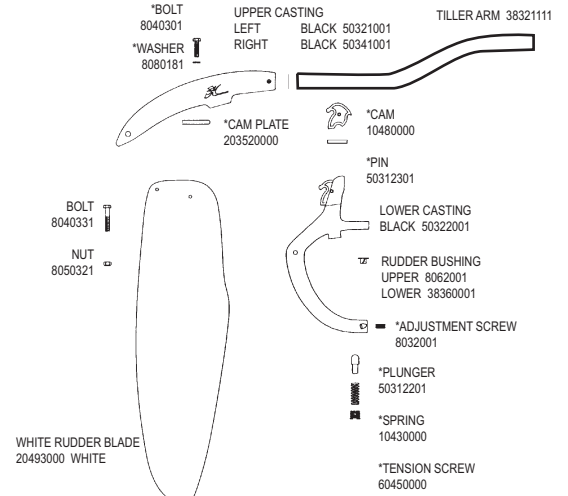

WHITE RUDDER BLADE 20493000 WHITE

39522001 NEW TENDON STYLE
TILLER CONNECTOR UPGRADE
INCLUDES TILLER CROSS BAR AND ALL TILLER CONNECTOR FITTINGS