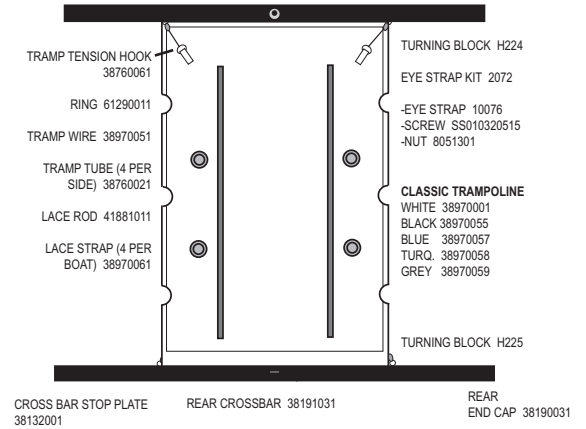

**1954 CLUB TILLER END CAP ASSEMBLY**

- TILLER CONNECTOR SCREW 40530021
- WASHER 8080681
- TILLER ARM INSERT 40660001
- BOLT 8040171
- WASHER 8080691
- INSERT BEARING 40680001
- TILLER ARM SWIVEL END CAP 40650001

# CLASSIC / SE WAVE

**'97-NEWER**  
(SN 1438-ABOVE)  
FORWARD CROSSBAR 38131041

MAST STEP CASTING 38171001  
POST (THREADED) 38170001  
BALL 50212301  
BASE STEP PIN 8020451

**'96-OLDER**  
MAST STEP CASTING 10170011  
MAST STEP LINK KIT 21380001

FORWARD END CAP 38130031

**39522001 NEW TENDON STYLE**  
TILLER CONNECTOR UPGRADE  
INCLUDES TILLER CROSS BAR AND ALL  
TILLER CONNECTOR FITTINGS

FOR EARLY BOATS WITH CURVED  
TENDON CONNECTORS:  
TILLER CONNECTOR UPGRADE \*1954\*