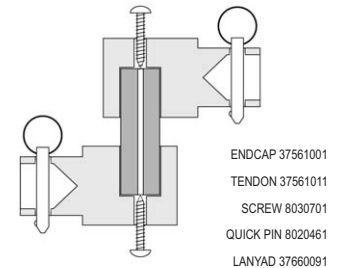

TENDON TILLER CONNECTOR ASSEMBLY

- ENDCAP 37561001
- TENDON 37561011
- SCREW 8030701
- QUICK PIN 8020461
- LANYAD 37660091

1954 TILLER CONNECTOR UPGRADE
INCLUDES TILLER CROSS BAR AND ALL TILLER CONNECTOR FITTINGS