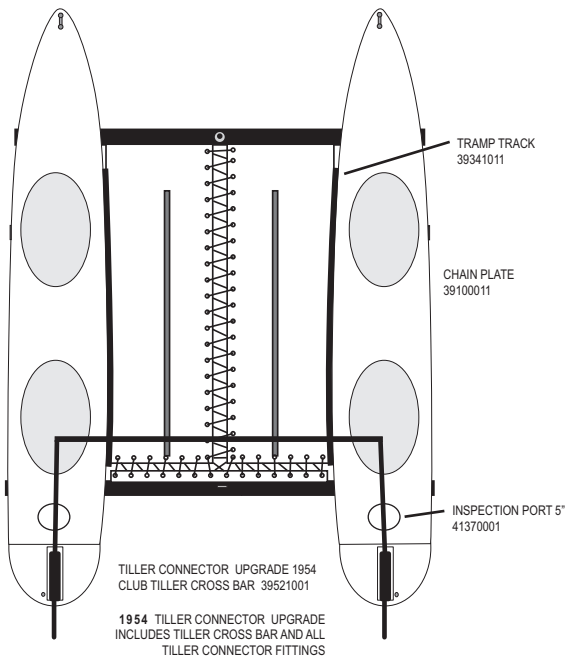

CLUB WAVE

(CLUB WAVE VERSION-ITEMS LISTED BELOW ONLY IF DIFFERENT FROM STANDARD WAVE MODEL.)

CLUB TRAMPOLINE
WHITE 39970000
BLACK MESH 39970055
TEAL MESH 39970056
BLUE MESH 39970057
TURQUOISE MESH 39970058
GREY MESH 39970059

TRAMP LACE LINE RH014WHT
CENTER - 21'
AFT - 11' (2)