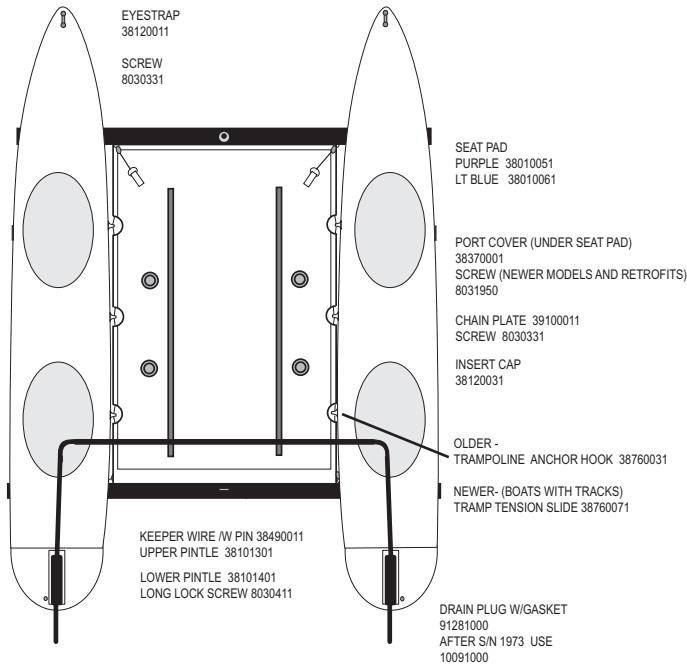

CLASSIC / SE WAVE