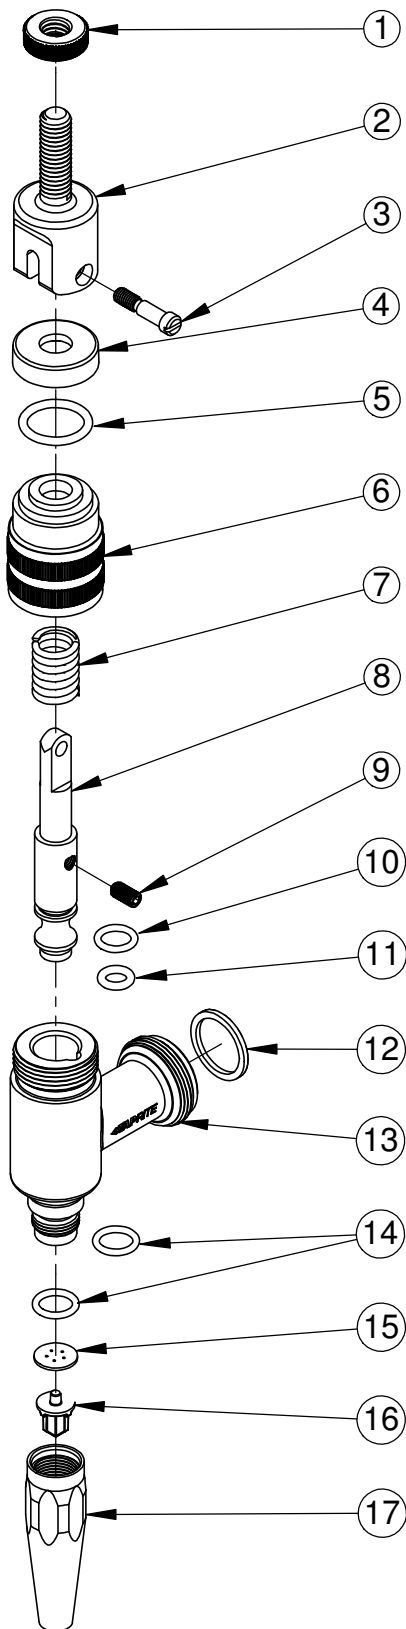

SF2003 STAINLESS STOUT FAUCET

PARTS BREAKDOWN

<u>ITEM</u>	<u>PART NO</u>	<u>DESCRIPTION</u>
1	SF2003-18	- STOP NUT, S/S
2	SF2003-01	- LEVER, S/S
3	SF2003-02	- SCREW, LEVER, S/S
4	SF2003-03	- CAP, SLIDING
5	SF2003-04	- O-RING, SCREW CAP
6	SF2003-05	- SCREW CAP, S/S
7	SF2003-06	- SPRING, S/S
8	SF2003-08	- PISTON, S/S
9	SF2003-17	- DOWEL PIN, S/S
10	SF2003-09	- O-RING, UPPER PISTON
11	SF2003-12	- O-RING, LOWER PISTON
12	70107	- GASKET, FAUCET BODY
13	****	- HOUSING, BODY, S/S
14	SF2003-13	- O-RING, NOZZLE
15	SF2003-14	- JET DISC, S/S
16	SF2003-15	- REGULATION CONE
17	SF2003-16	- NOZZLE, S/S

**** NOT USUALLY REPLACED
AS PART OF REPAIR