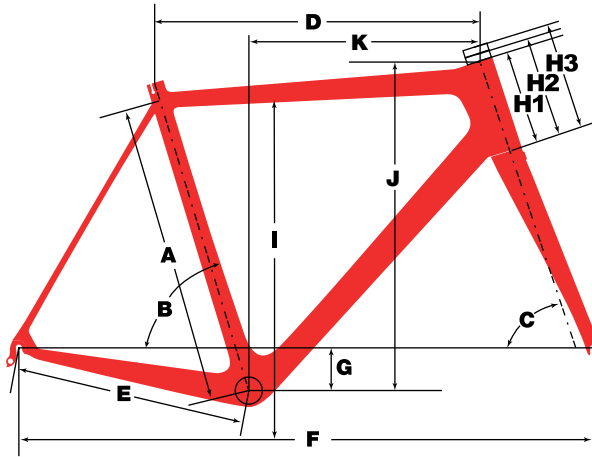

ARGON 18

2018 COLLECTION

GALLIUM PRO

AN EVOLUTIONARY DESIGN; THE NEXT GENERATION OF GALLIUM PRO
LOSES WEIGHT AND STAYS JUST AS NIMBLE AND FAST.
THE BEST KEEPS GETTING BETTER.

GEOMETRY

SIZE*	XXS	XS	S	M	L	XL
CLASSIC	44-46	47-50	51-53	54-56	57-59	60-62
A	cm 42.0	45,5	49,3	53.0	56.5	59.5
B	deg 75.5	74.5	74.0	73.5	73.0	72.5
C	deg 71.0	72.0	72.7	72.7	72.7	73.0
D	cm 49.9	51.9	53.9	55.9	57.7	59.6
E	cm 40.6	40.6	40.6	40.8	41.0	41.0
F	cm 96.1	96.4	97.2	99.0	100.5	101.6
G	cm 6.5	7.0	7.5	7.5	7.5	7.5
H1	cm 7.5	8.5	11.0	14.0	16.5	18.5
H2	cm 9.0	10.0	12.5	15.5	18.0	20.0
H3	cm 10.0	11.0	13.5	16.5	19.0	21.0
I	cm 67.4	70.0	73.0	76.4	79.4	82.0
J	cm 47.4	49.2	52.3	55.2	57.5	59.6
K	cm 37.4	38.2	38.9	39.5	40.1	40.8

*Sloping Top Tube

REFINED 27.2 SEATPOST
EASY-TO-USE.
OFFERS MORE COMPLIANCE,
ADJUSTABILITY AND COMFORT

UP TO 28MM TIRE CLEARANCE
FOR MAXIMUM COMFORT
AND COMPATIBILITY

INLAID CHAINSUCK PROTECTOR

3D SYSTEM
OFFERS THREE HEAD TUBE HEIGHTS FOR EVERY FRAME SIZE WITHOUT SACRIFICING ANY RIGIDITY; SYSTEM PRESERVES 5% AND 11% MORE INCREMENTAL FRONTAL RIGIDITY VS. STANDARD SPACERS WHEN THE HANDLEBAR IS SET AT 15MM AND 25MM. RESPECTIVELY