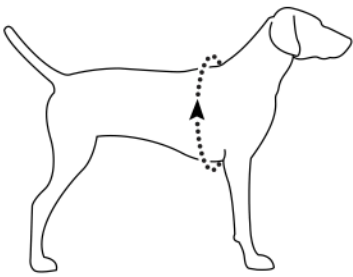

RUFFWEAR®

Life Jacket Fit Guide

Life Jacket Size Chart

Dog's Girth

Measurement around widest part of rib cage

13-17 in
33-43 cm

XXS

17-22 in
43-56 cm

XS

22-27 in
56-69 cm

S

27-32 in
69-81 cm

M

32-36 in
81-91 cm

L

36-42 in
91-107 cm

XL

Intended Fit

Float Coat

K-9 Float Coat

Product Measurements

In between sizes or a unique shape? Consider coat length and neck opening circumference.

XXS

XS

S

M

L

XL

K-9 Float Coat™

Length (A)

7.25 in
18.5 cm

10.25 in
26 cm