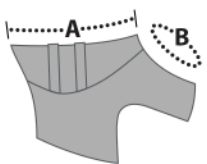

XS

22-27 in
56-69 cm

S

27-32 in
69-81 cm

M

32-36 in
81-91 cm

L

36-42 in
91-107 cm

XL

Intended Fit

Float Coat

K-9 Float Coat

Product Measurements

In between sizes or a unique shape? Consider coat length and neck opening circumference.

XXS

XS

S

M

L

XL

K-9 Float Coat™

Length (A)

7.25 in
18.5 cm

10.25 in
26 cm

11.75 in
30 cm

15 in
38 cm

16.25 in
41.5 cm

19.25 in
49 cm

Neck (B)

10.5-12.75 in
27-32.5 cm

12.25-16.25 in
31-41 cm

15-19.75 in
38-50 cm